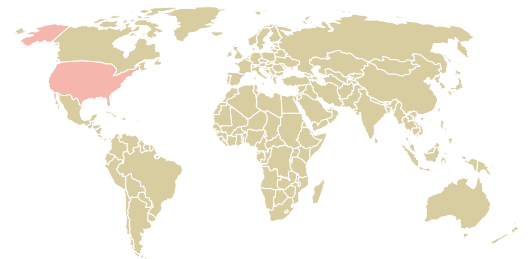

# trase

## COEX COFFEE INTERNATIONAL INC (EXP-0831/16B)

ACTIVITY	COMMODITY	COUNTRY	YEAR
<b>Importer</b>	<b>Coffee</b>	<b>Brazil</b>	<b>2017</b>

COEX COFFEE INTERNATIONAL INC (EXP-0831/16B) was the 1203rd largest importer of coffee from BRAZIL in 2017, accounting for 19 tons. As an importer, COEX COFFEE INTERNATIONAL INC (EXP-0831/16B) sources from 32 municipalities, or 5% of the coffee production municipalities. The main destination of the coffee imported by COEX COFFEE INTERNATIONAL INC (EXP-0831/16B) is UNITED STATES, accounting for 100% of the total.

### TOP DESTINATION COUNTRIES OF COFFEE IMPORTED BY COEX COFFEE INTERNATIONAL INC (EXP-0831/16B):

COMPARING COMPANIES IMPORTING COFFEE FROM BRAZIL IN 2017

Trase is a partnership between

In collaboration with