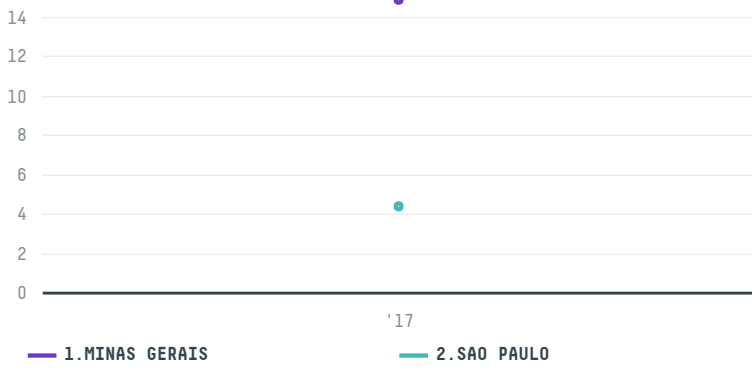

COMPARING COMPANIES IMPORTING COFFEE FROM BRAZIL IN 2017

Trase is a partnership between

In collaboration with

and many other organizations and individuals.

Donors

[Terms of Use](#) · [Privacy policy](#) · [Cookie policy](#) · [Contact us](#)

This website uses cookies to provide you with an improved user experience. By continuing to browse this site, you consent to the use of cookies and similar technologies. Please visit our [privacy policy](#) for further details.

I AGREE