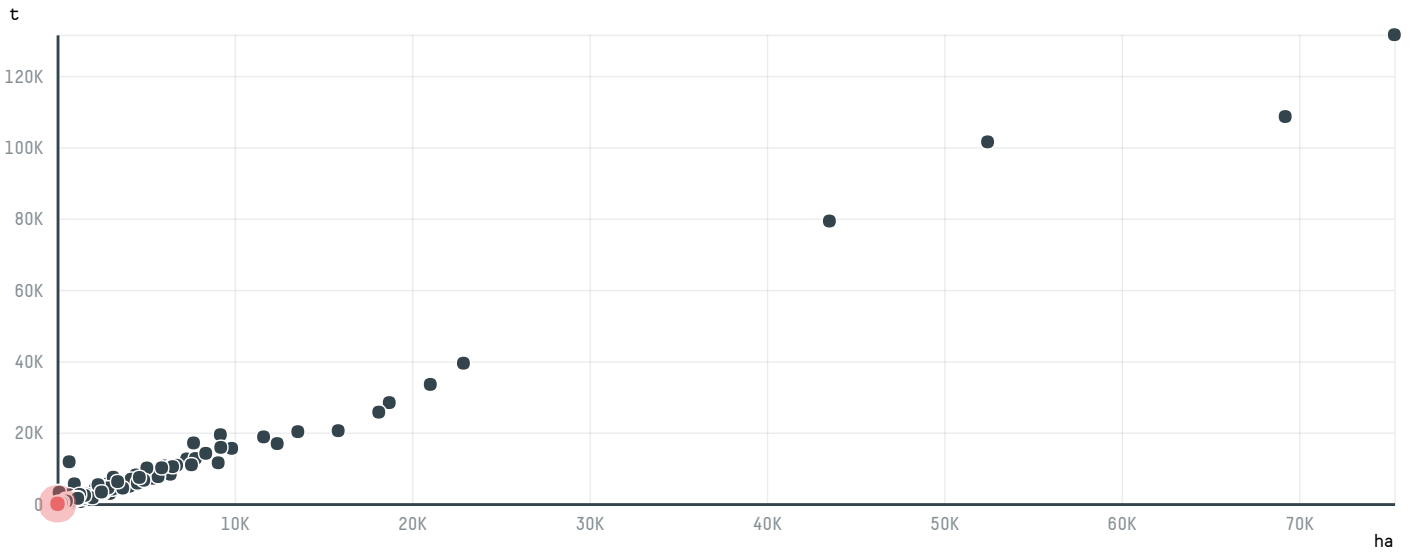

COMPARING COMPANIES IMPORTING COFFEE FROM BRAZIL IN 2017

Trase is a partnership between

In collaboration with

and many other organizations and individuals.

Donors

[Terms of Use](#) · [Privacy policy](#) · [Cookie policy](#) · [Contact us](#)

This website uses cookies to provide you with an improved user experience. By continuing to browse this site, you consent to the use of cookies and similar technologies. Please visit our [privacy policy](#) for further details.

I AGREE