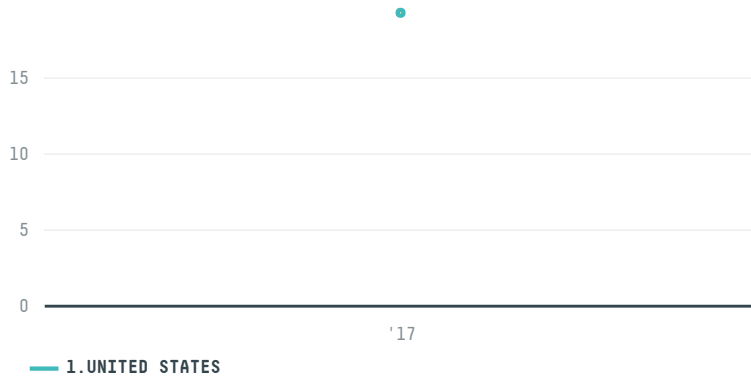

TOP DESTINATION COUNTRIES OF COFFEE IMPORTED BY COEX COFFEE INTERNATIONAL INC (EXP-0389/17B):