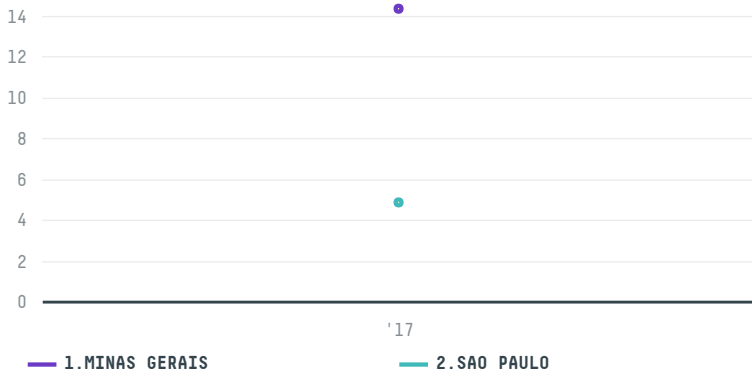

COMPARING COMPANIES IMPORTING COFFEE FROM BRAZIL IN 2017

Trase is a partnership between

In collaboration with

and many other organizations and individuals.

Donors

[Terms of Use](#) · [Privacy policy](#) · [Cookie policy](#) · [Contact us](#)

This website uses cookies to provide you with an improved user experience. By continuing to browse this site, you consent to the use of cookies and similar technologies. Please visit our [privacy policy](#) for further details.

I AGREE