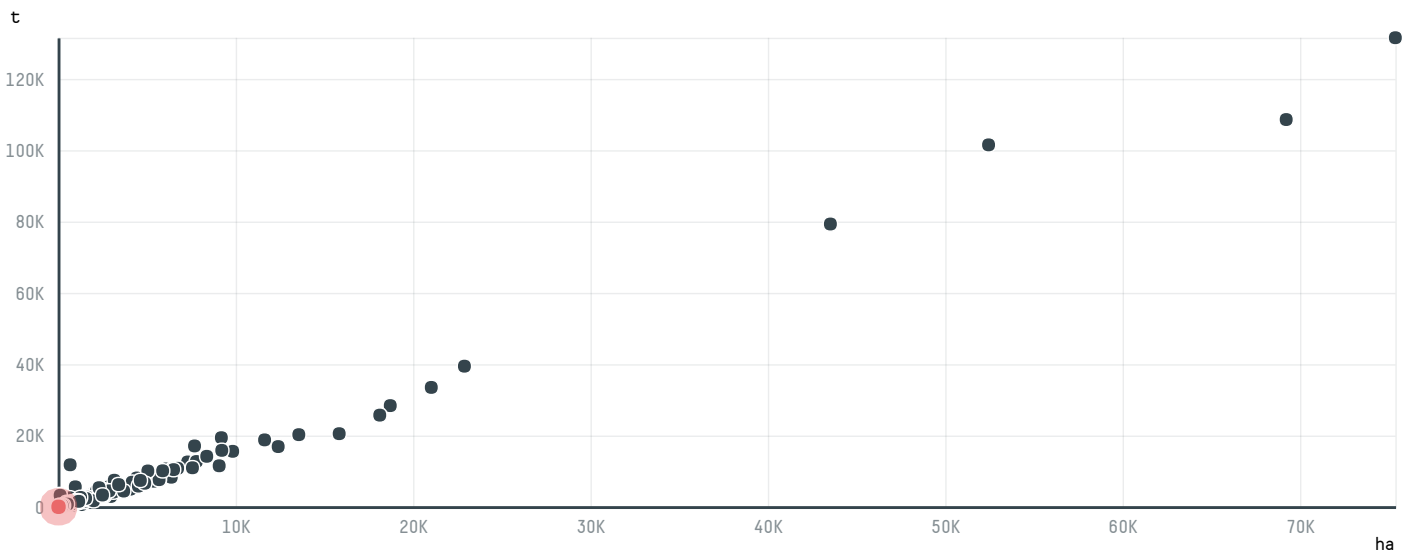

COMPARING COMPANIES IMPORTING COFFEE FROM BRAZIL IN 2017

Trase is a partnership between

In collaboration with

and many other organizations and individuals.

Donors

[Terms of Use](#) · [Privacy policy](#) · [Cookie policy](#) · [Contact us](#)

This website uses cookies to provide you with an improved user experience. By continuing to browse this site, you consent to the use of cookies and similar technologies. Please visit our [privacy policy](#) for further details.

I AGREE