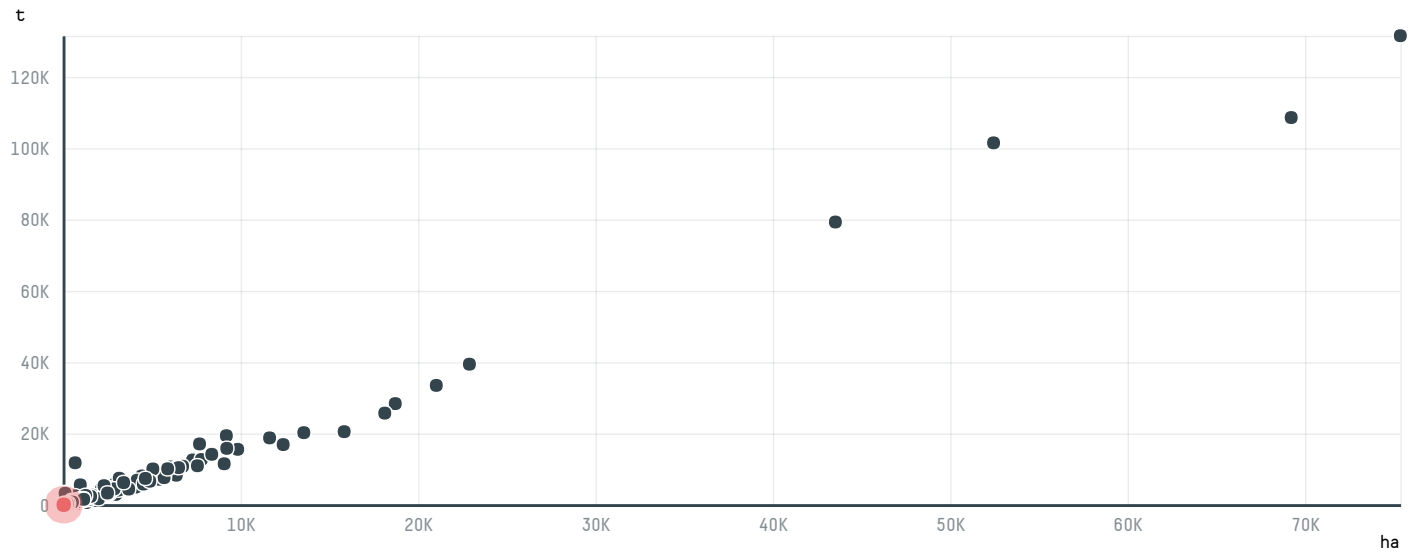

trase

BALZAC BROS & CO INC (EXP-0180/16)

ACTIVITY COMMODITY COUNTRY YEAR
Importer **Coffee** **Brazil** **2017**

BALZAC BROS & CO INC (EXP-0180/16) was the 1015th largest importer of coffee from BRAZIL in 2017, accounting for 38 tons. As an importer, BALZAC BROS & CO INC (EXP-0180/16) sources from 32 municipalities, or 5% of the coffee production municipalities. The main destination of the coffee imported by BALZAC BROS & CO INC (EXP-0180/16) is UNITED STATES, accounting for 100% of the total.

TOP DESTINATION COUNTRIES OF COFFEE IMPORTED BY BALZAC BROS & CO INC (EXP-0180/16):

COMPARING COMPANIES IMPORTING COFFEE FROM BRAZIL IN 2017

Trase is a partnership between

In collaboration with

and many other organizations and individuals.