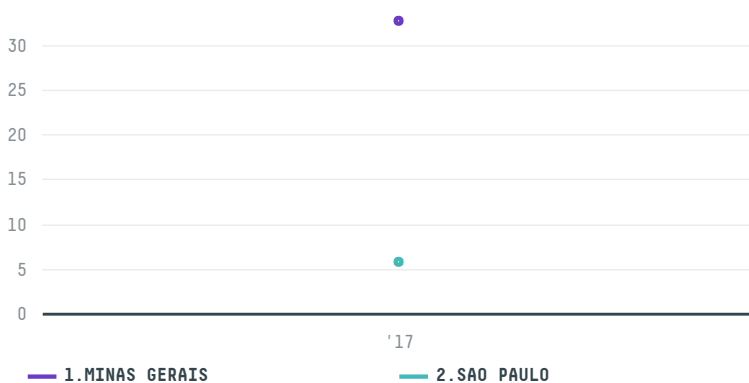

TOP DESTINATION COUNTRIES OF COFFEE IMPORTED BY BALZAC BROS & CO INC (EXP-0180/16):