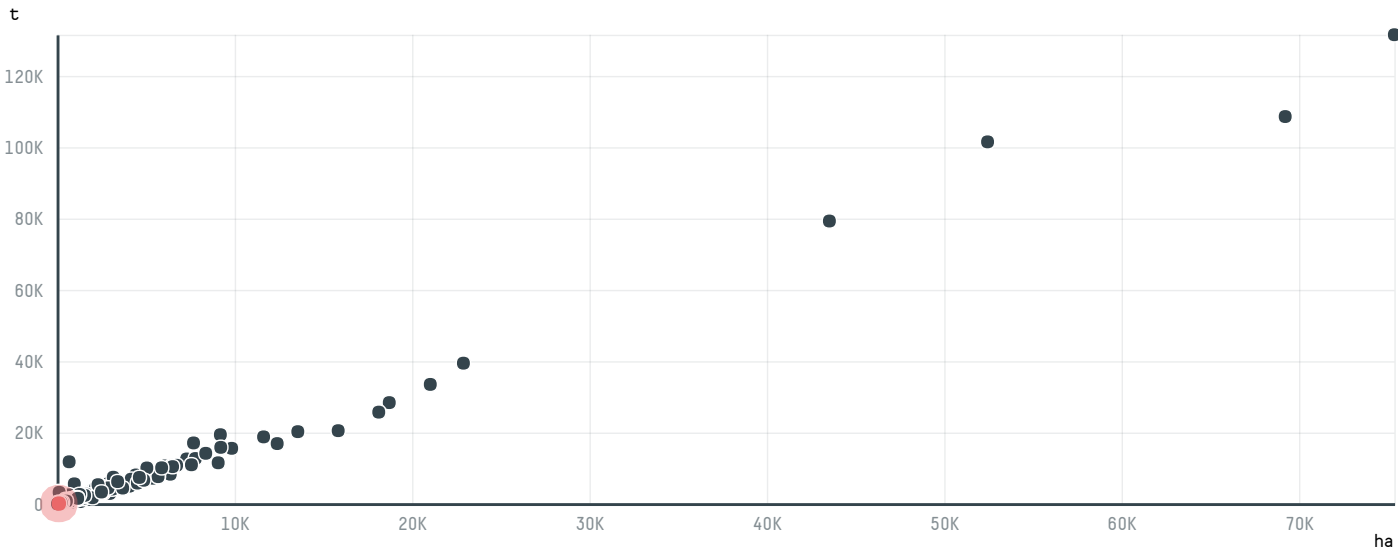

### TOP DESTINATION COUNTRIES OF COFFEE IMPORTED BY BERNHARD ROTHFOS GMBH (EXP-0764/16A):

□ N/A  <5K  >5K  >100K  >300K  >1M

COMPARING COMPANIES IMPORTING COFFEE FROM BRAZIL IN 2017

Trase is a partnership between