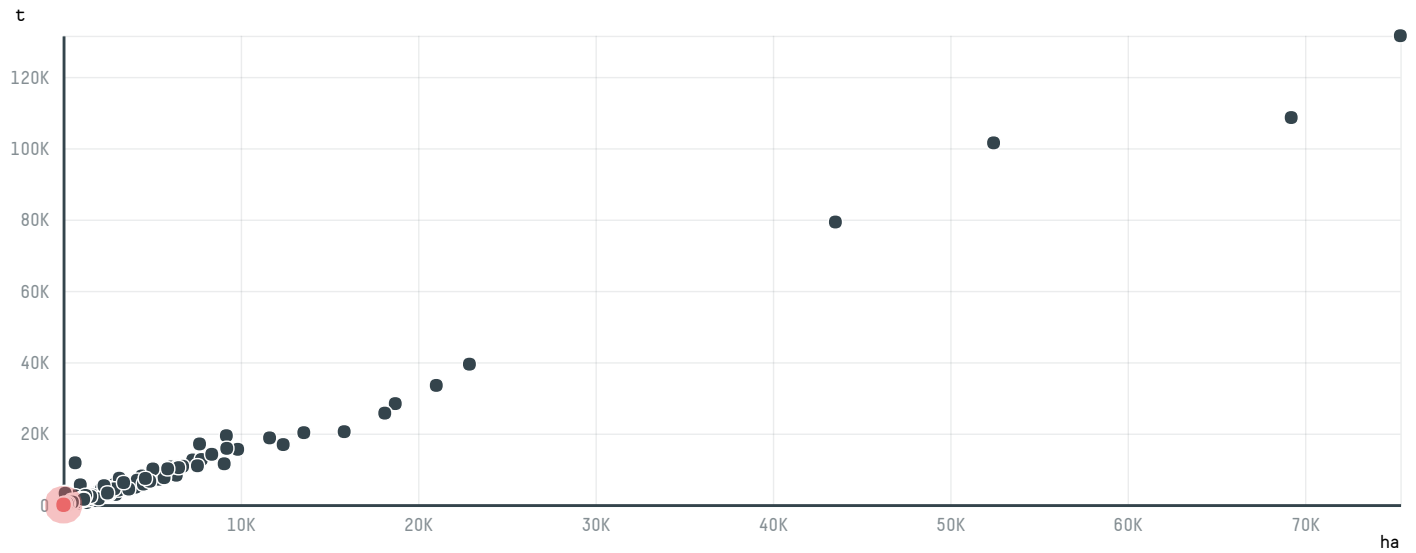

COMPARING COMPANIES IMPORTING COFFEE FROM BRAZIL IN 2017

Trase is a partnership between

In collaboration with

and many other organizations and individuals.

Donors

[Terms of Use](#) · [Privacy policy](#) · [Cookie policy](#) · [Contact us](#)