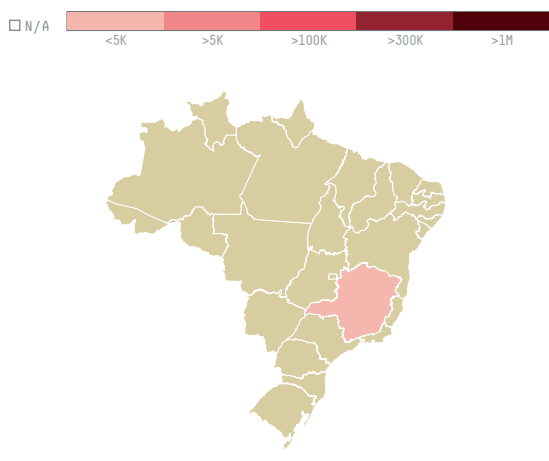

trase

BERNHARD ROTHFOS GMBH (EXP-0770/16)

ACTIVITY	COMMODITY	COUNTRY	YEAR
Importer	Coffee	Brazil	2017

BERNHARD ROTHFOS GMBH (EXP-0770/16) was the 469th largest importer of coffee from BRAZIL in 2017, accounting for 216 tons. As an importer, BERNHARD ROTHFOS GMBH (EXP-0770/16) sources from 7 municipalities, or 1% of the coffee production municipalities. The main destination of the coffee imported by BERNHARD ROTHFOS GMBH (EXP-0770/16) is SWEDEN, accounting for 100% of the total.

TOP DESTINATION COUNTRIES OF COFFEE IMPORTED BY BERNHARD ROTHFOS GMBH (EXP-0770/16):

COMPARING COMPANIES IMPORTING COFFEE FROM BRAZIL IN 2017

Trase is a partnership between

In collaboration with

and many other organizations and individuals.