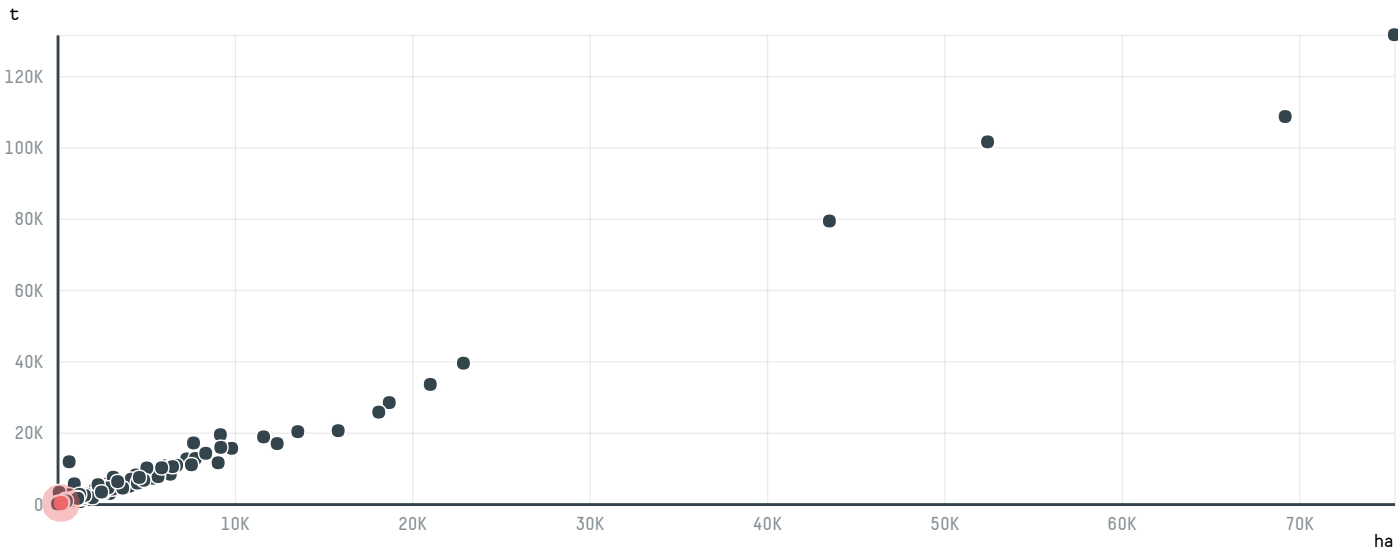

trase

BERNHARD ROTHFOS GMBH (EXP-0770/16)

ACTIVITY	COMMODITY	COUNTRY	YEAR
Importer	Coffee	Brazil	2017

BERNHARD ROTHFOS GMBH (EXP-0770/16) was the 469th largest importer of coffee from BRAZIL in 2017, accounting for 216 tons. As an importer, BERNHARD ROTHFOS GMBH (EXP-0770/16) sources from 7 municipalities, or 1% of the coffee production municipalities. The main destination of the coffee imported by BERNHARD ROTHFOS GMBH (EXP-0770/16) is SWEDEN, accounting for 100% of the total.

TOP DESTINATION COUNTRIES OF COFFEE IMPORTED BY BERNHARD ROTHFOS GMBH (EXP-0770/16):

COMPARING COMPANIES IMPORTING COFFEE FROM BRAZIL IN 2017

Trase is a partnership between

In collaboration with

and many other organizations and individuals.