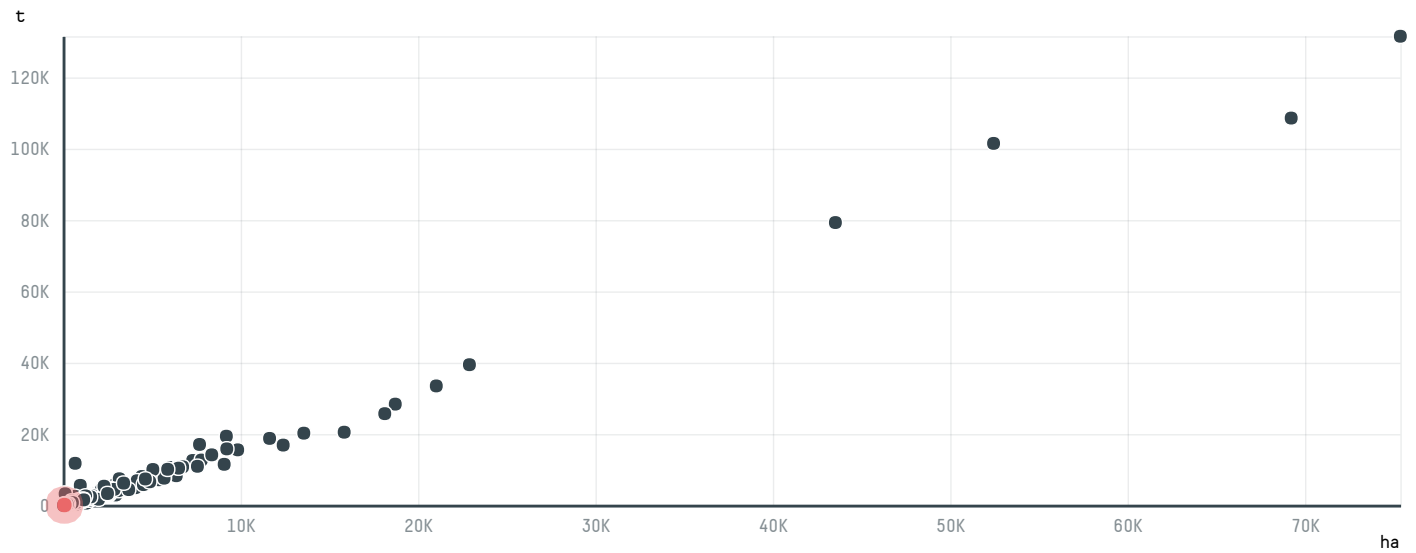

trase

MERCON B.V. (EXP-0841/16)

ACTIVITY COMMODITY COUNTRY YEAR
Importer **Coffee** **Brazil** **2017**

MERCON B.V. (EXP-0841/16) was the 719th largest importer of coffee from BRAZIL in 2017, accounting for 96 tons. As an importer, MERCON B.V. (EXP-0841/16) sources from 1 municipalities, or 0% of the coffee production municipalities. The main destination of the coffee imported by MERCON B.V. (EXP-0841/16) is SPAIN, accounting for 100% of the total.

TOP DESTINATION COUNTRIES OF COFFEE IMPORTED BY MERCON B.V. (EXP-0841/16):

COMPARING COMPANIES IMPORTING COFFEE FROM BRAZIL IN 2017

Trase is a partnership between

In collaboration with

and many other organizations and individuals.