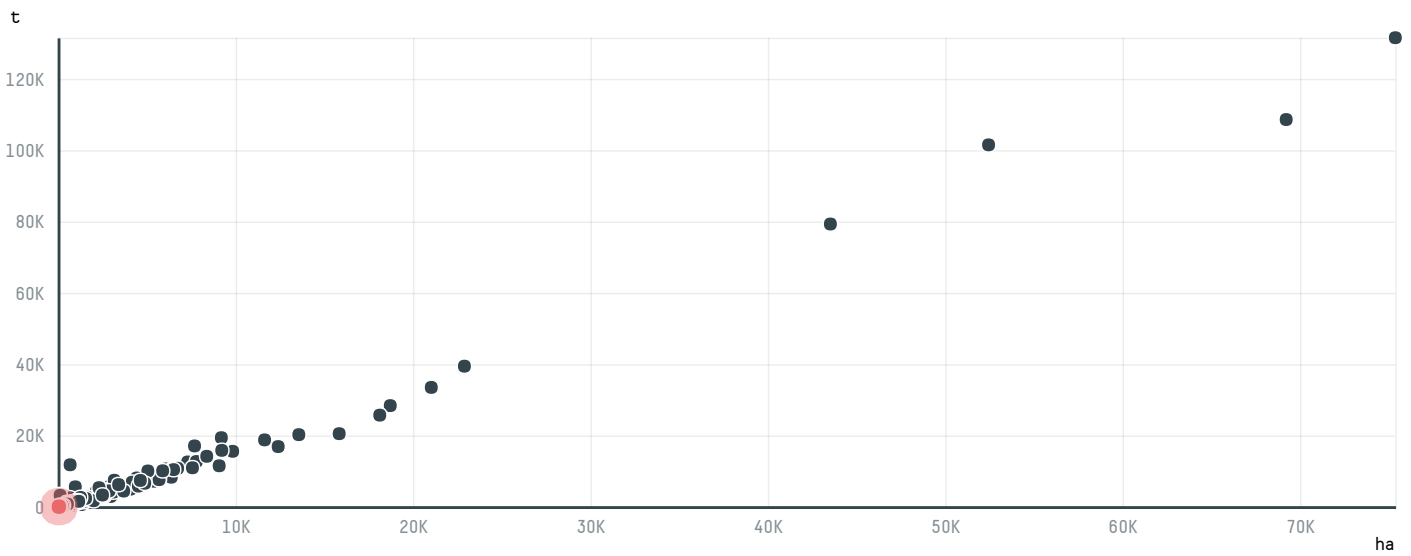

COMPARING COMPANIES IMPORTING COFFEE FROM BRAZIL IN 2017

Trase is a partnership between

In collaboration with

and many other organizations and individuals.

Donors

[Terms of Use](#) · [Privacy policy](#) · [Cookie policy](#) · [Contact us](#)

This website uses cookies to provide you with an improved user experience. By continuing to browse this site, you consent to the use of cookies and similar technologies. Please visit our [privacy policy](#) for further details.

I AGREE