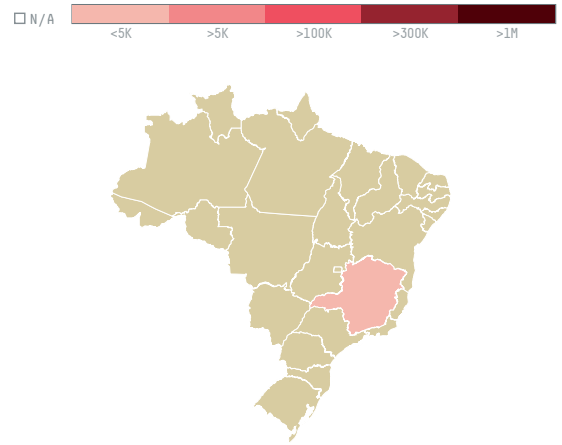

## HAMBURG COFFEE COMPANY, HACOFCO MBH (EXP-0722/16C)

ACTIVITY	COMMODITY	COUNTRY	YEAR
Importer	Coffee	Brazil	2017

HAMBURG COFFEE COMPANY, HACOFCO MBH (EXP-0722/16C) was the 896th largest importer of coffee from BRAZIL in 2017, accounting for 58 tons. As an importer, HAMBURG COFFEE COMPANY, HACOFCO MBH (EXP-0722/16C) sources from 1 municipalities, or 0% of the coffee production municipalities. The main destination of the coffee imported by HAMBURG COFFEE COMPANY, HACOFCO MBH (EXP-0722/16C) is SPAIN, accounting for 100% of the total.

### TOP DESTINATION COUNTRIES OF COFFEE IMPORTED BY HAMBURG COFFEE COMPANY, HACOFCO MBH (EXP-0722/16C):

□ N/A  <5K  >5K  >100K  >300K  >1M