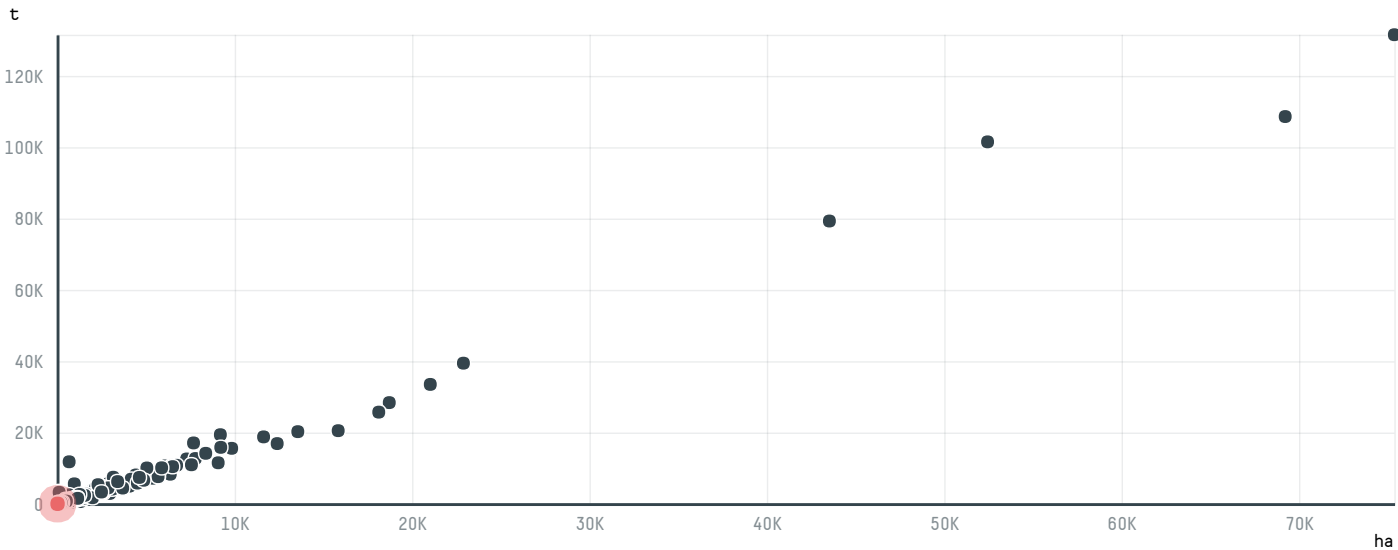

COMPARING COMPANIES IMPORTING COFFEE FROM BRAZIL IN 2017

Trase is a partnership between