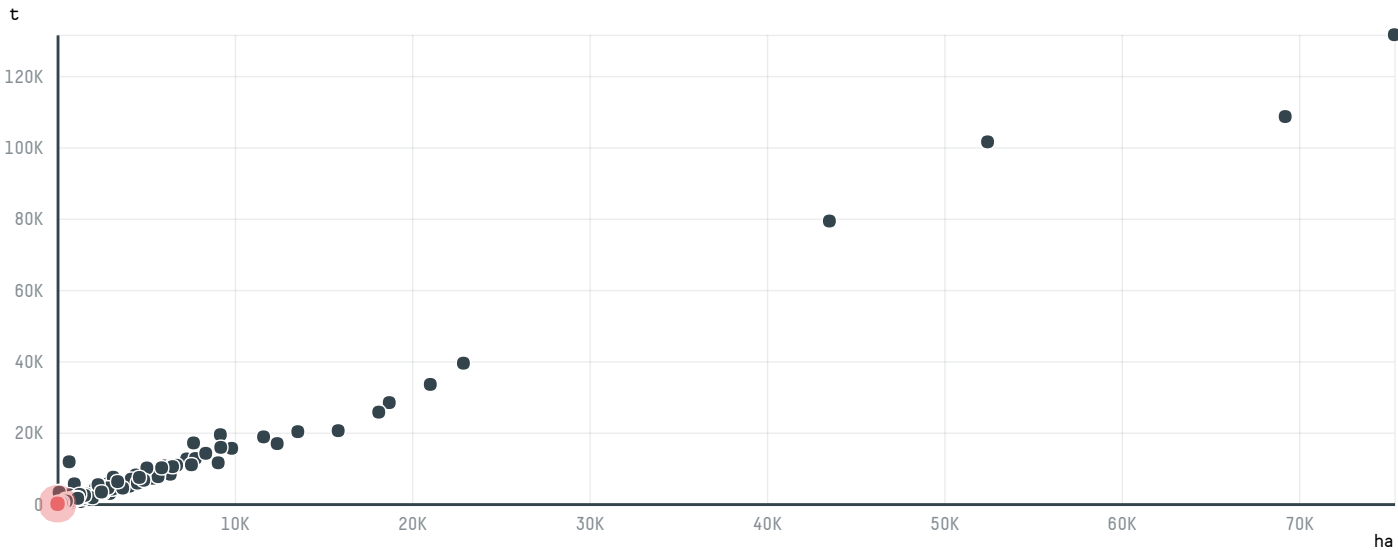

COMPARING COMPANIES IMPORTING COFFEE FROM BRAZIL IN 2017

Trase is a partnership between

In collaboration with

and many other organizations and individuals.

Donors

[Terms of Use](#) · [Privacy policy](#) · [Cookie policy](#) · [Contact us](#)

This website uses cookies to provide you with an improved user experience. By continuing to browse this site, you consent to the use of cookies and similar technologies. Please visit our [privacy policy](#) for further details.

I AGREE