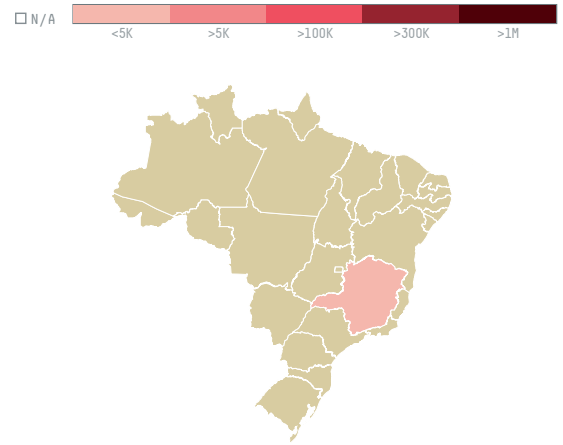

trase

ITOCHU CORPORATION (EXP-0896/16A)

ACTIVITY	COMMODITY	COUNTRY	YEAR
Importer	Coffee	Brazil	2017

ITOCHU CORPORATION (EXP-0896/16A) was the 1226th largest importer of coffee from BRAZIL in 2017, accounting for 18 tons. As an importer, ITOCHU CORPORATION (EXP-0896/16A) sources from 6 municipalities, or 1% of the coffee production municipalities. The main destination of the coffee imported by ITOCHU CORPORATION (EXP-0896/16A) is SOUTH KOREA, accounting for 100% of the total.

TOP DESTINATION COUNTRIES OF COFFEE IMPORTED BY ITOCHU CORPORATION (EXP-0896/16A):

COMPARING COMPANIES IMPORTING COFFEE FROM BRAZIL IN 2017

Trase is a partnership between

In collaboration with

and many other organizations and individuals.