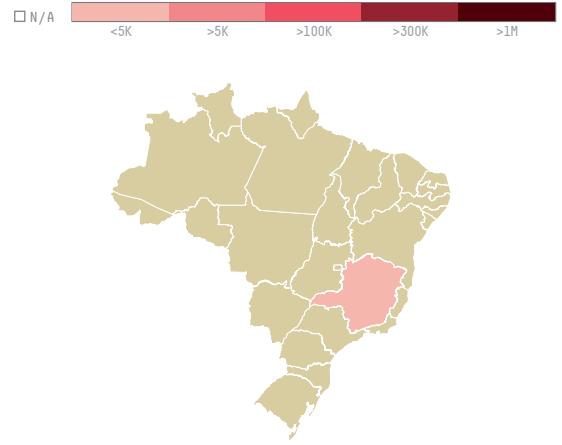

trase

ITOCHU CORPORATION (EXP-0522/17H)

ACTIVITY	COMMODITY	COUNTRY	YEAR
Importer	Coffee	Brazil	2017

ITOCHU CORPORATION (EXP-0522/17H) was the 1248th largest importer of coffee from BRAZIL in 2017, accounting for 18 tons. As an importer, ITOCHU CORPORATION (EXP-0522/17H) sources from 6 municipalities, or 1% of the coffee production municipalities. The main destination of the coffee imported by ITOCHU CORPORATION (EXP-0522/17H) is SOUTH KOREA, accounting for 100% of the total.

TOP DESTINATION COUNTRIES OF COFFEE IMPORTED BY ITOCHU CORPORATION (EXP-0522/17H):

COMPARING COMPANIES IMPORTING COFFEE FROM BRAZIL IN 2017

Trase is a partnership between

In collaboration with

and many other organizations and individuals.