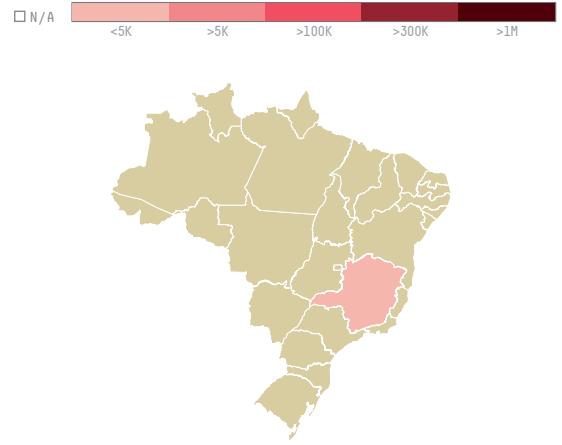

trase

# ITOCHU CORPORATION (EXP-0520/17C)

ACTIVITY: **Importer**    COMMODITY: **Coffee**    COUNTRY: **Brazil**    YEAR: **2017**

ITOCHU CORPORATION (EXP-0520/17C) was the 1259th largest importer of coffee from BRAZIL in 2017, accounting for 18 tons. As an importer, ITOCHU CORPORATION (EXP-0520/17C) sources from 6 municipalities, or 1% of the coffee production municipalities. The main destination of the coffee imported by ITOCHU CORPORATION (EXP-0520/17C) is SOUTH KOREA, accounting for 100% of the total.

## TOP DESTINATION COUNTRIES OF COFFEE IMPORTED BY ITOCHU CORPORATION (EXP-0520/17C):