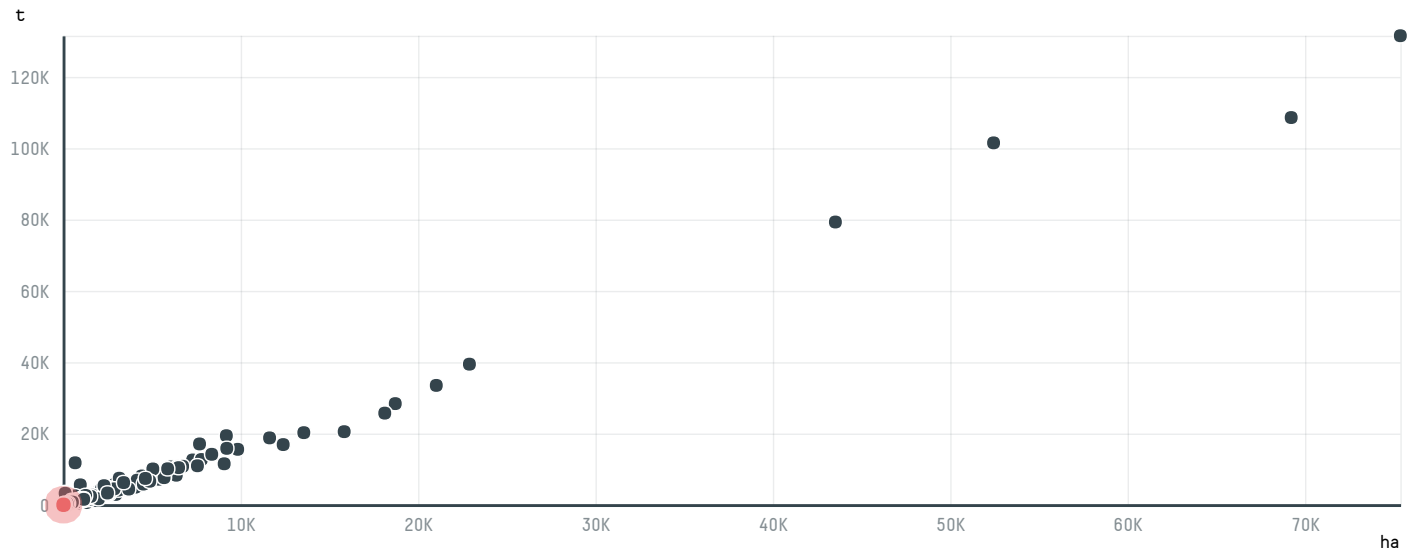

COMPARING COMPANIES IMPORTING COFFEE FROM BRAZIL IN 2017

Trase is a partnership between

In collaboration with

and many other organizations and individuals.

Donors

[Terms of Use](#) · [Privacy policy](#) · [Cookie policy](#) · [Contact us](#)