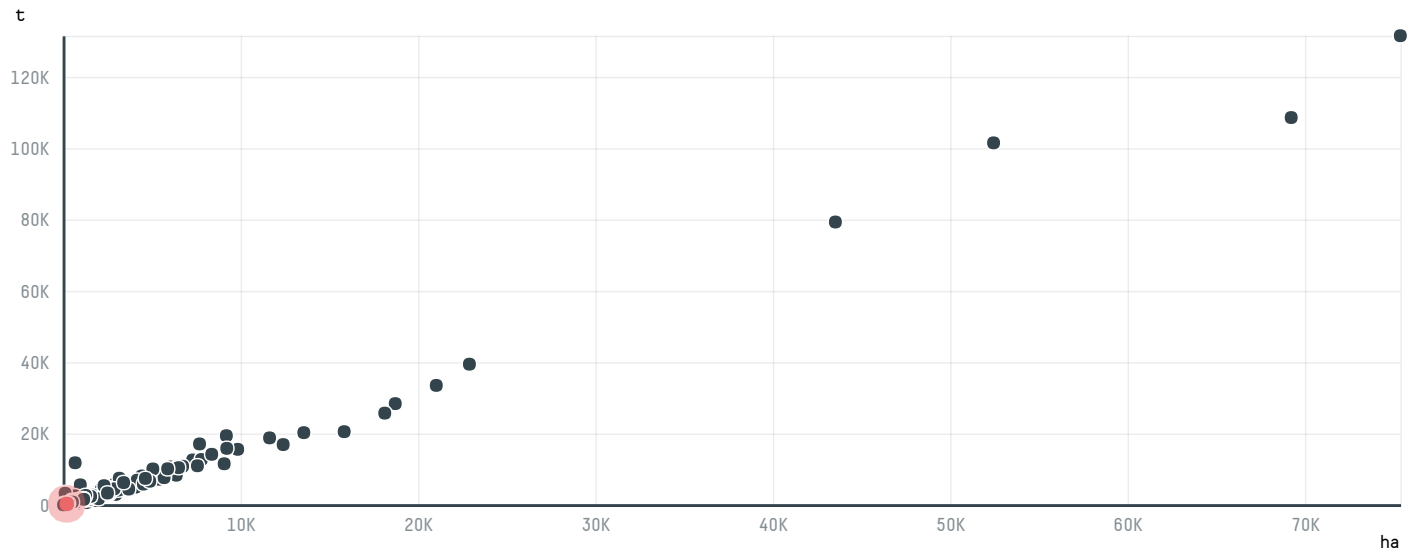

trase

SUCAFINA SA (EXP-0440/16)

ACTIVITY COMMODITY COUNTRY YEAR
Importer **Coffee** **Brazil** **2017**

SUCAFINA SA (EXP-0440/16) was the 409th largest importer of coffee from BRAZIL in 2017, accounting for 264 tons. As an importer, SUCAFINA SA (EXP-0440/16) sources from 4 municipalities, or 1% of the coffee production municipalities. The main destination of the coffee imported by SUCAFINA SA (EXP-0440/16) is SLOVENIA, accounting for 100% of the total.

TOP DESTINATION COUNTRIES OF COFFEE IMPORTED BY SUCAFINA SA (EXP-0440/16):

COMPARING COMPANIES IMPORTING COFFEE FROM BRAZIL IN 2017

Trase is a partnership between

In collaboration with

and many other organizations and individuals.