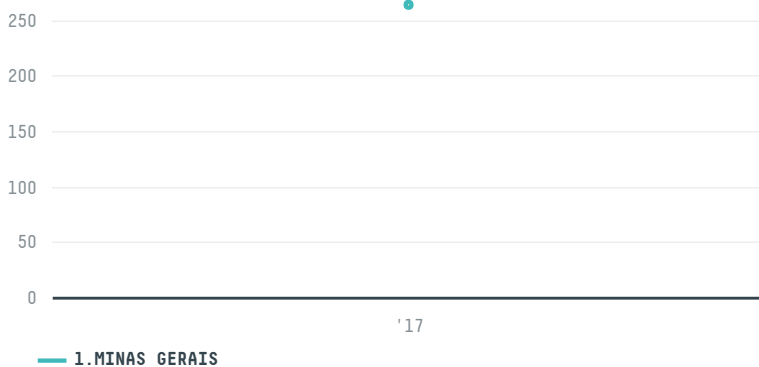

TOP DESTINATION COUNTRIES OF COFFEE IMPORTED BY SUCAFINA SA (EXP-0440/16):