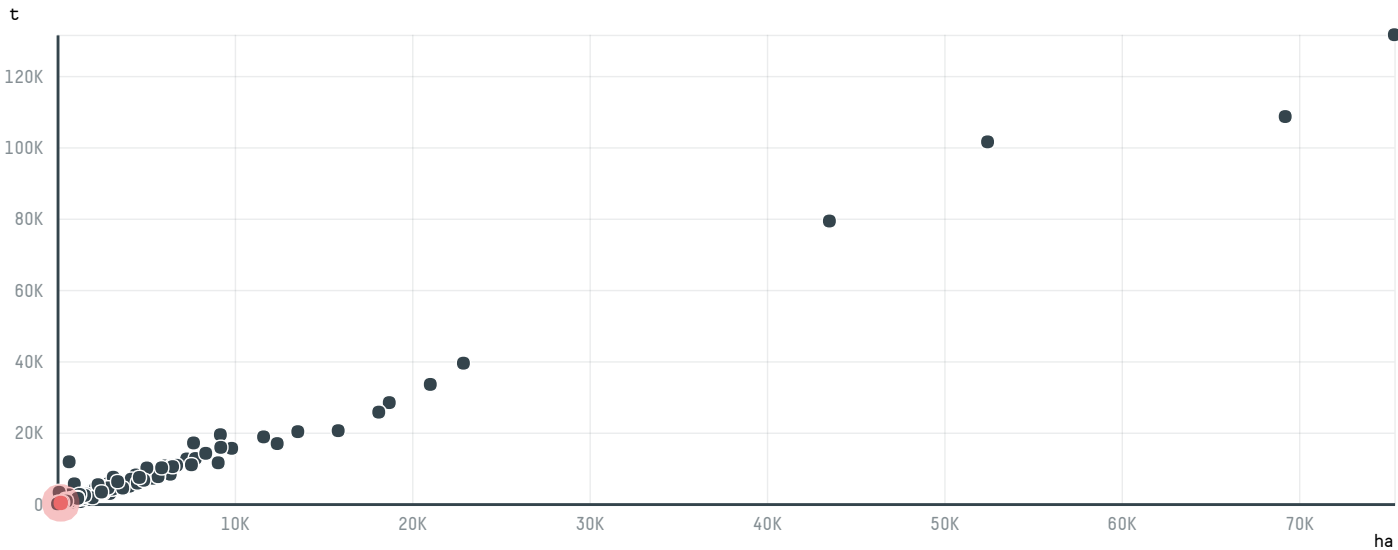

COMPARING COMPANIES IMPORTING COFFEE FROM BRAZIL IN 2017

Trase is a partnership between

In collaboration with

and many other organizations and individuals.

Donors

[Terms of Use](#) · [Privacy policy](#) · [Cookie policy](#) · [Contact us](#)

This website uses cookies to provide you with an improved user experience. By continuing to browse this site, you consent to the use of cookies and similar technologies. Please visit our [privacy policy](#) for further details.

I AGREE