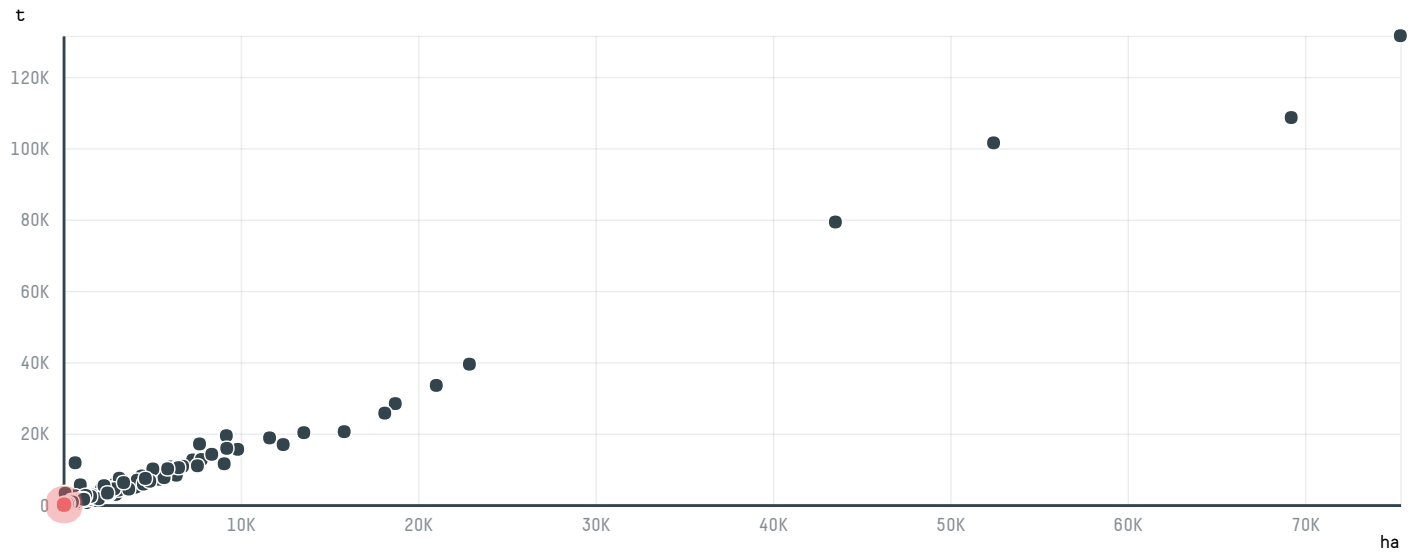

COMPARING COMPANIES IMPORTING COFFEE FROM BRAZIL IN 2017

Trase is a partnership between

In collaboration with

and many other organizations and individuals.

Donors

[Terms of Use](#) · [Privacy policy](#) · [Cookie policy](#) · [Contact us](#)