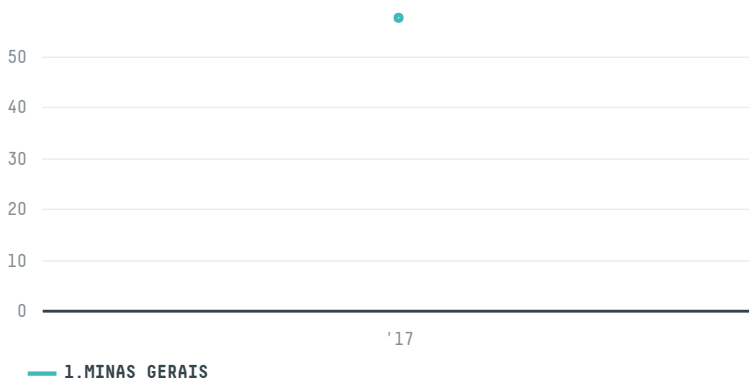

TOP DESTINATION COUNTRIES OF COFFEE IMPORTED BY FINAGRA GROUP LTD (EXP-0773/16):