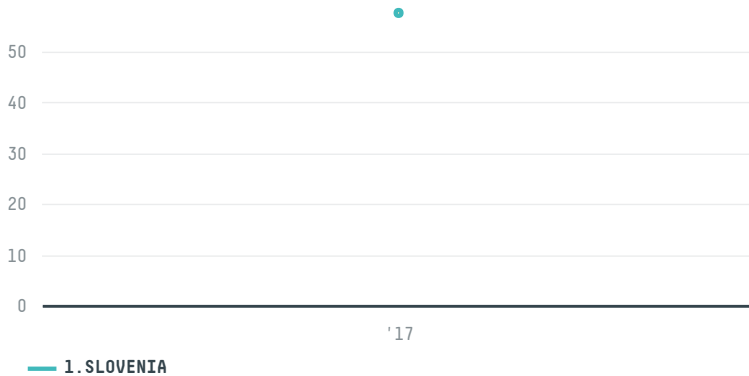

TOP DESTINATION COUNTRIES OF COFFEE IMPORTED BY FINAGRA GROUP LTD (EXP-0773/16):