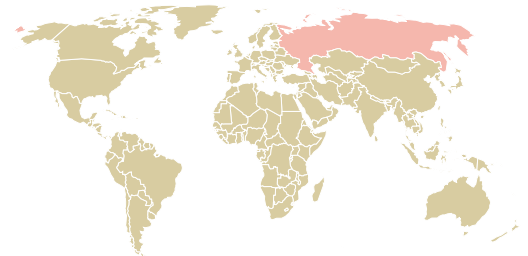

TOP DESTINATION COUNTRIES OF COFFEE IMPORTED BY ORIMI LLC (EXP-0635/17):