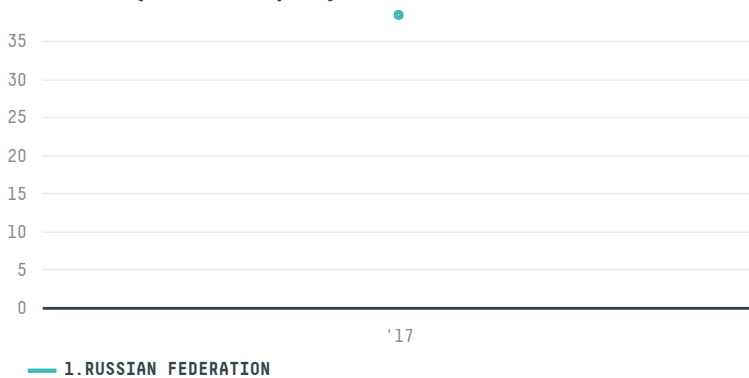

TOP DESTINATION COUNTRIES OF COFFEE IMPORTED BY ORIMI LLC (EXP-0635/17):