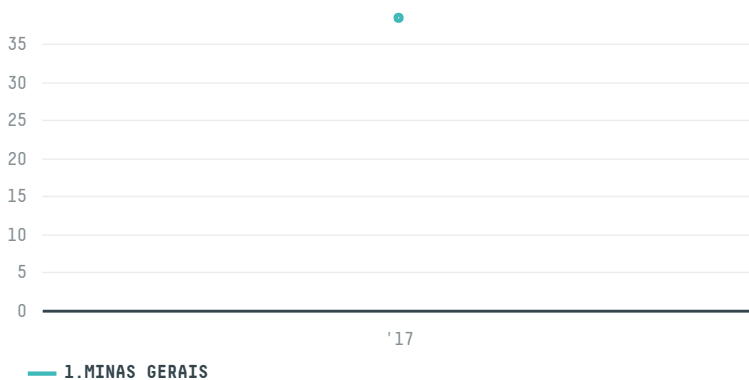

TOP DESTINATION COUNTRIES OF COFFEE IMPORTED BY ORIMI LLC (EXP-0635/17):