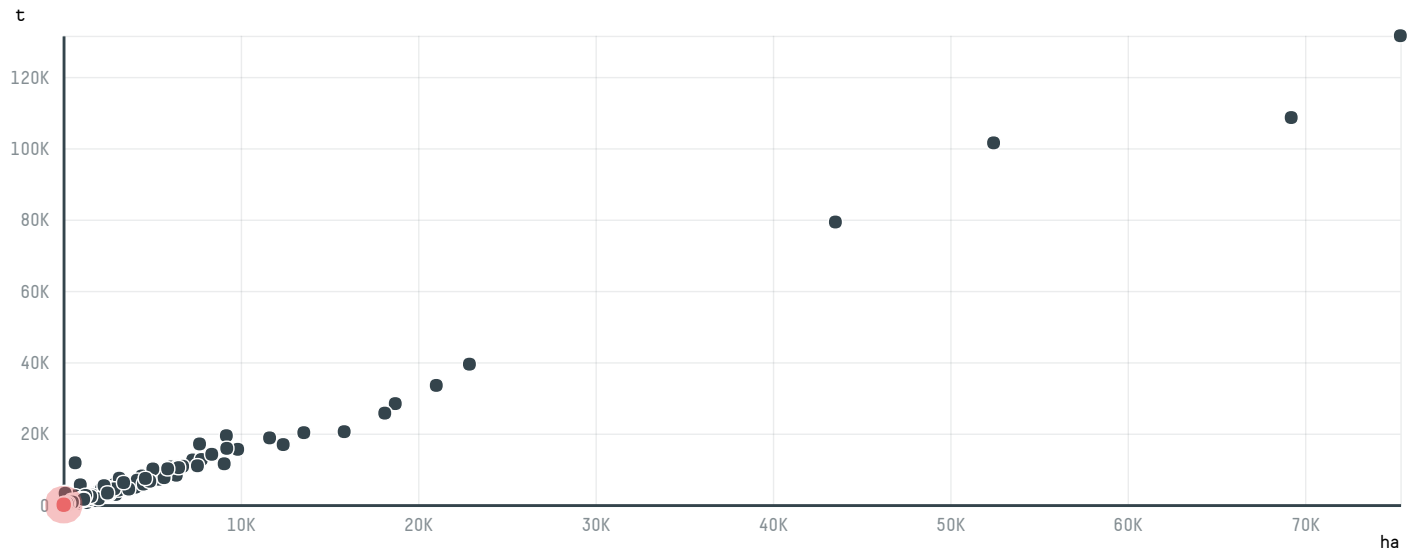

COMPARING COMPANIES IMPORTING COFFEE FROM BRAZIL IN 2017

Trase is a partnership between

In collaboration with

and many other organizations and individuals.

Donors

[Terms of Use](#) · [Privacy policy](#) · [Cookie policy](#) · [Contact us](#)