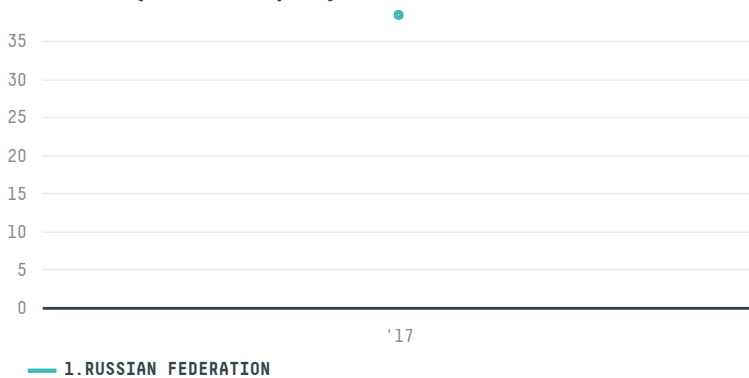

TOP DESTINATION COUNTRIES OF COFFEE IMPORTED BY ORIMI LLC (EXP-0259/17):