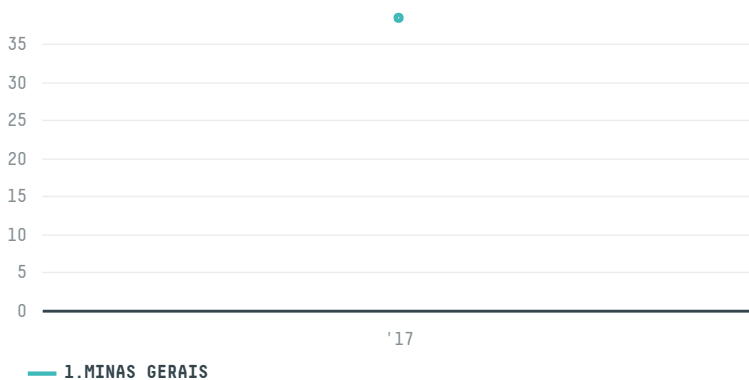

TOP DESTINATION COUNTRIES OF COFFEE IMPORTED BY ORIMI LLC (EXP-0259/17):