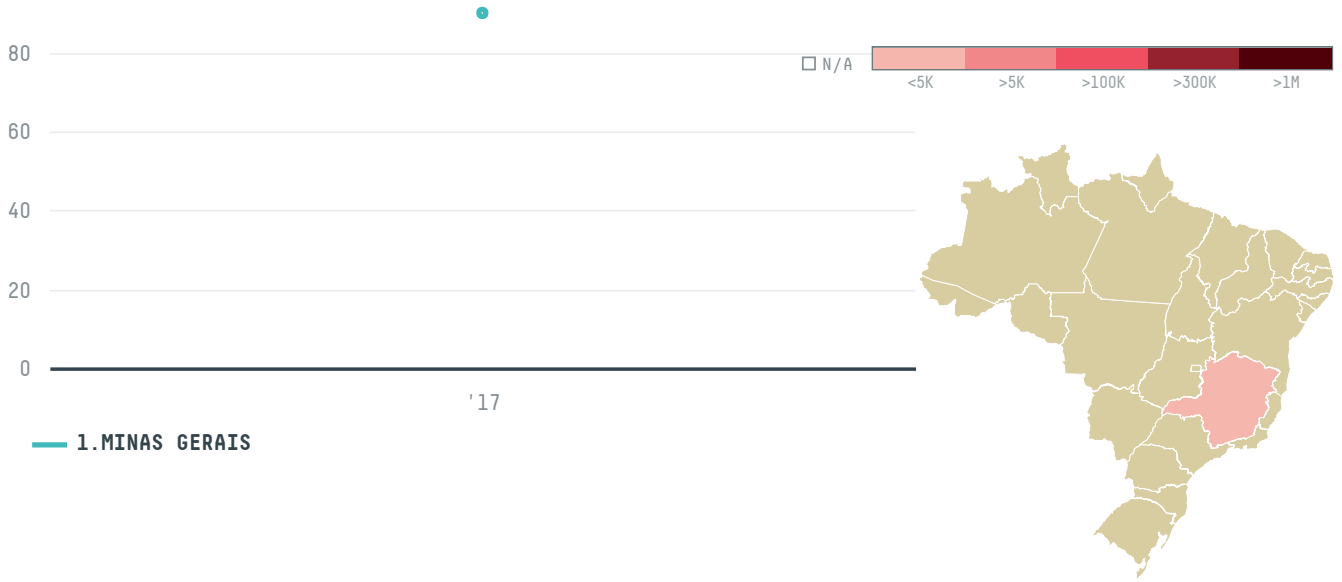

Trase is a partnership between

In collaboration with

and many other organizations

Donors

This website uses cookies to provide you with an improved user experience. By continuing to browse this site, you consent to the use of cookies and similar technologies. Please visit our [privacy policy](#) for further details.

I AGREE