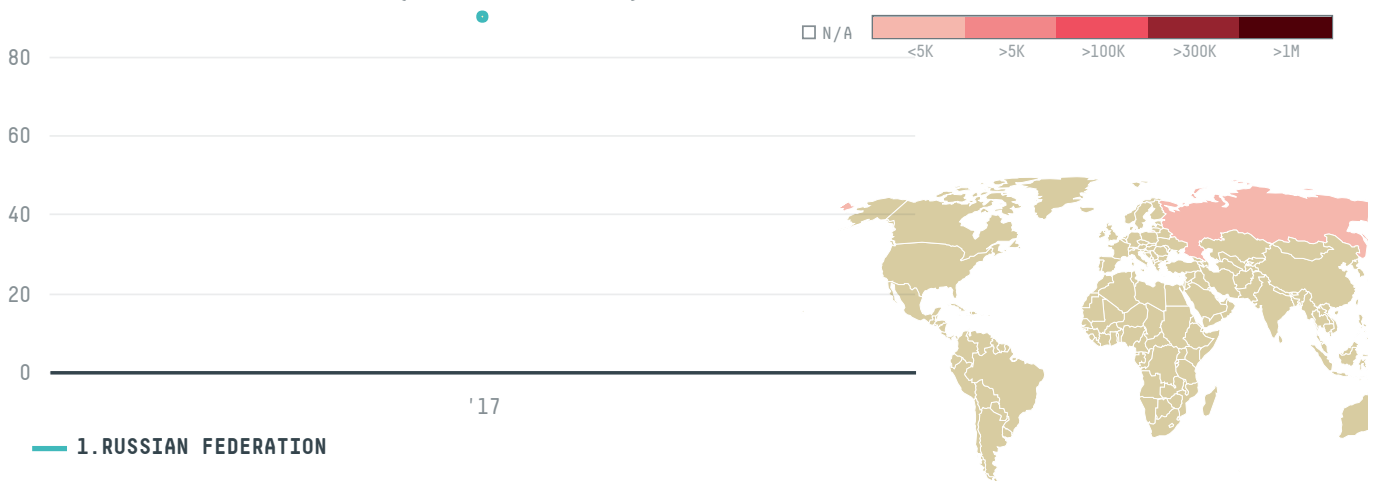

TOP DESTINATION COUNTRIES OF COFFEE IMPORTED BY ORIMI LLC (EXP 0330 17):

This website uses cookies to provide you with an improved user experience. By continuing to browse this site, you consent to the use of cookies and similar technologies. Please visit our [privacy policy](#) for further details.

I AGREE