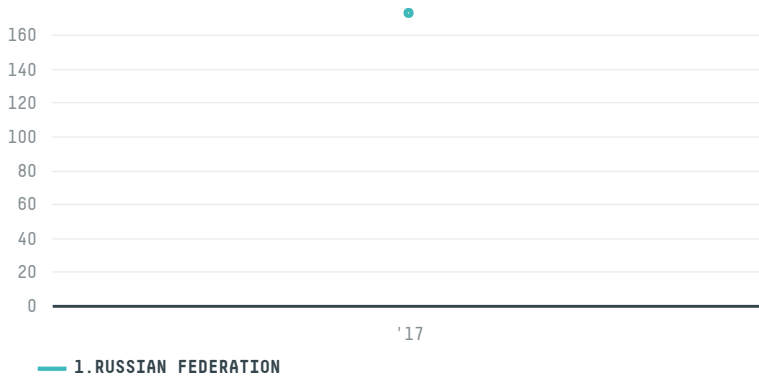

TOP DESTINATION COUNTRIES OF COFFEE IMPORTED BY CFSIT INC (EXP-0855/16C):