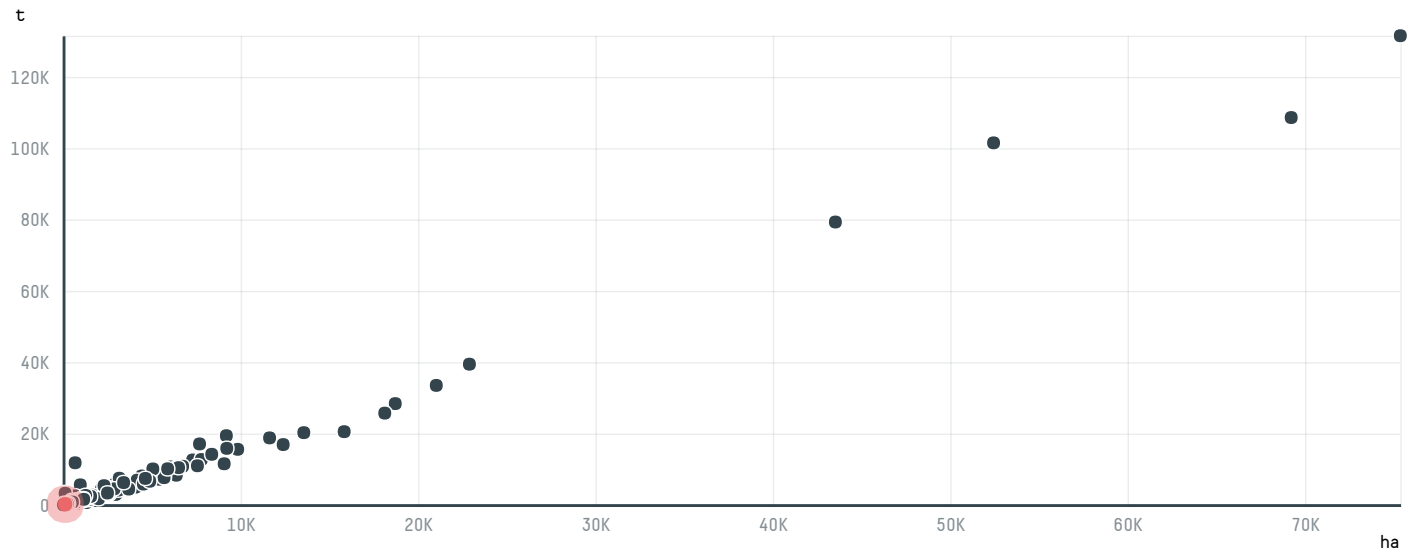

trase

CFSIT INC (EXP-0855/16C)

ACTIVITY	COMMODITY	COUNTRY	YEAR
Importer	Coffee	Brazil	2017

CFSIT INC (EXP-0855/16C) was the 539th largest importer of coffee from BRAZIL in 2017, accounting for 173 tons. As an importer, CFSIT INC (EXP-0855/16C) sources from 16 municipalities, or 2% of the coffee production municipalities. The main destination of the coffee imported by CFSIT INC (EXP-0855/16C) is RUSSIAN FEDERATION, accounting for 100% of the total.

TOP DESTINATION COUNTRIES OF COFFEE IMPORTED BY CFSIT INC (EXP-0855/16C):

COMPARING COMPANIES IMPORTING COFFEE FROM BRAZIL IN 2017

Trase is a partnership between

Stockholm Environment Institute

Global Canopy Programme