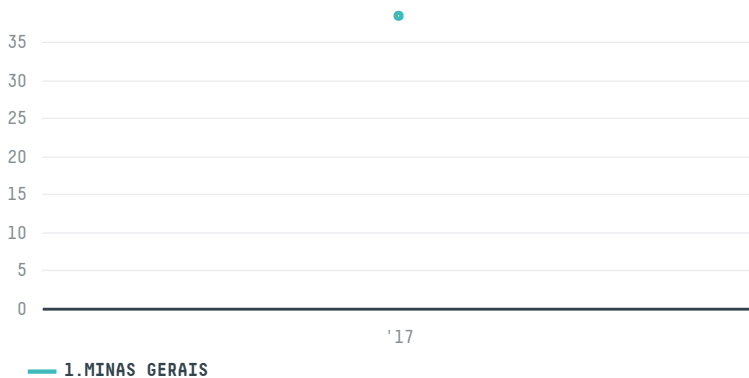

TOP DESTINATION COUNTRIES OF COFFEE IMPORTED BY COPROCAFE IBERICA, S.A. (EXP-0210/17):