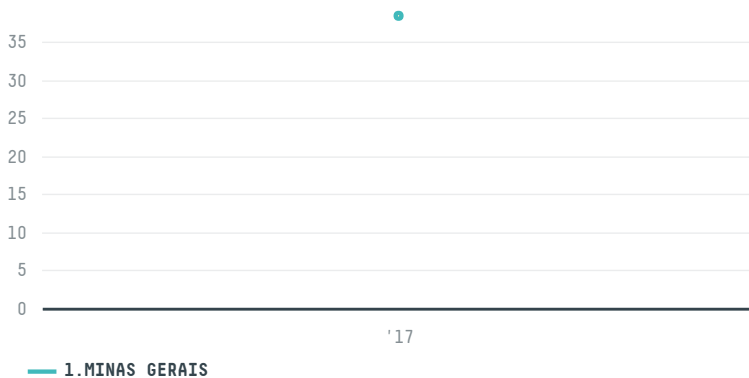

TOP DESTINATION COUNTRIES OF COFFEE IMPORTED BY COPROCAFE IBERICA, S.A. (EXP-0209/17):