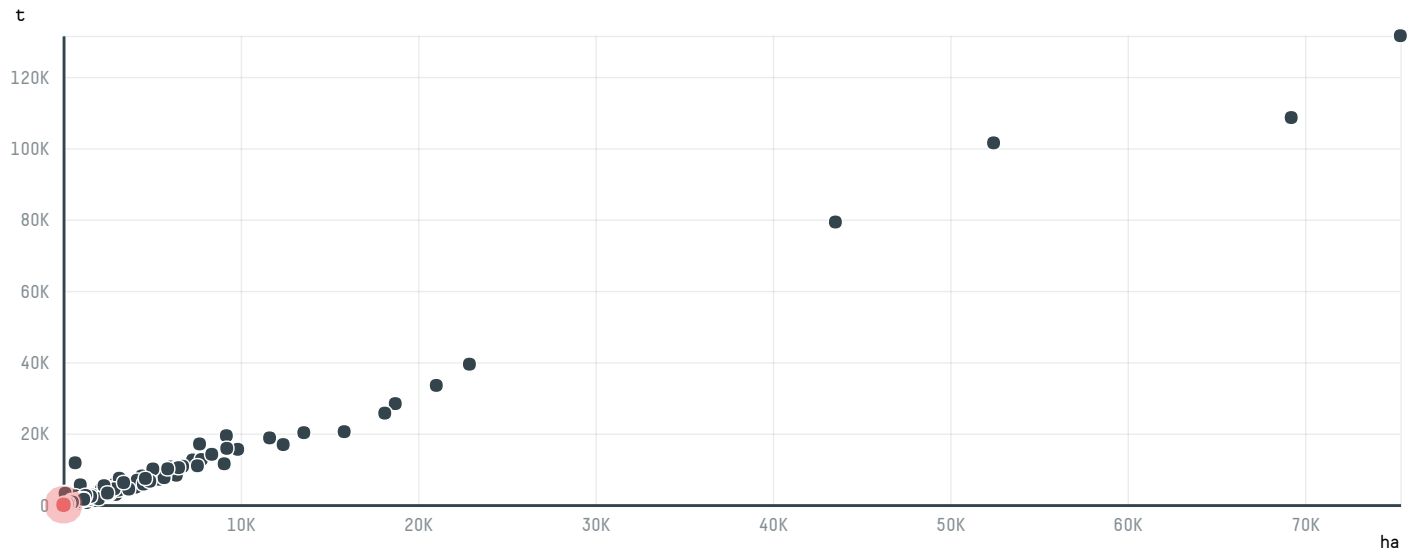

COMPARING COMPANIES IMPORTING COFFEE FROM BRAZIL IN 2017

Trase is a partnership between

In collaboration with

and many other organizations and individuals.

Donors

[Terms of Use](#) · [Privacy policy](#) · [Cookie policy](#) · [Contact us](#)