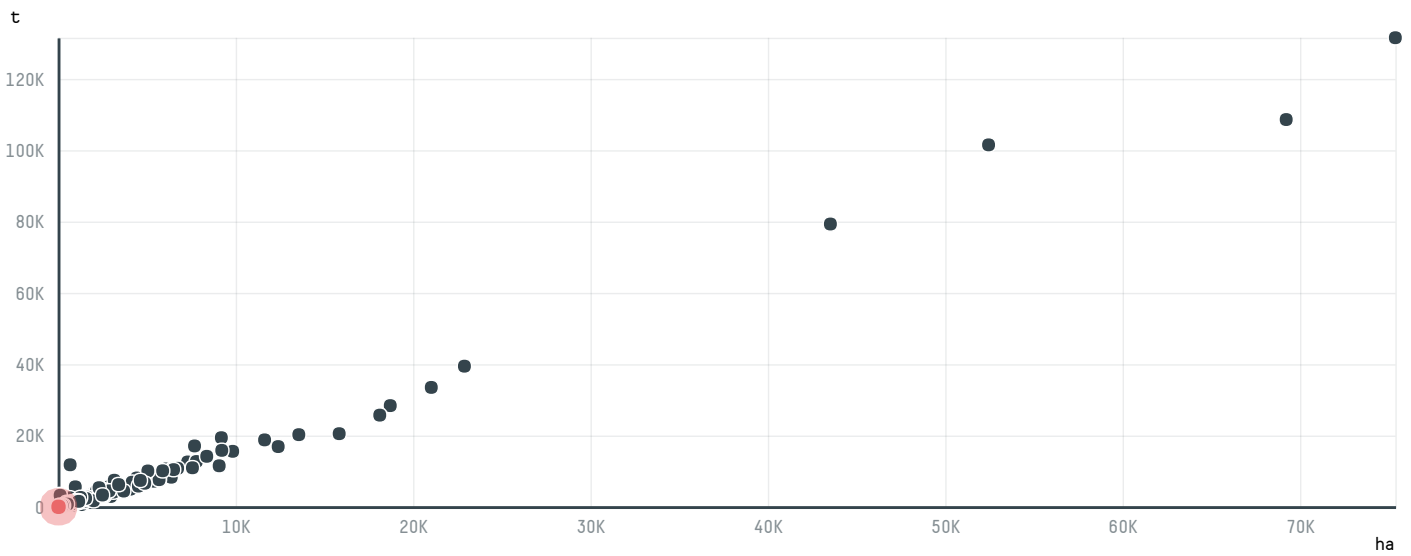

trase

HAMBURG COFFEE COMPANY, HACOFCO MBH (EXP-0719/16G)

ACTIVITY COMMODITY COUNTRY YEAR
Importer **Coffee** **Brazil** **2017**

HAMBURG COFFEE COMPANY, HACOFCO MBH (EXP-0719/16G) was the 1186th largest importer of coffee from BRAZIL in 2017, accounting for 19 tons. As an importer, HAMBURG COFFEE COMPANY, HACOFCO MBH (EXP-0719/16G) sources from 9 municipalities, or 1% of the coffee production municipalities. The main destination of the coffee imported by HAMBURG COFFEE COMPANY, HACOFCO MBH (EXP-0719/16G) is JAPAN, accounting for 100% of the total.

TOP DESTINATION COUNTRIES OF COFFEE IMPORTED BY HAMBURG COFFEE COMPANY, HACOFCO MBH (EXP-0719/16G):

□ N/A

<5K >5K >100K >300K >1M

COMPARING COMPANIES IMPORTING COFFEE FROM BRAZIL IN 2017

Trase is a partnership between