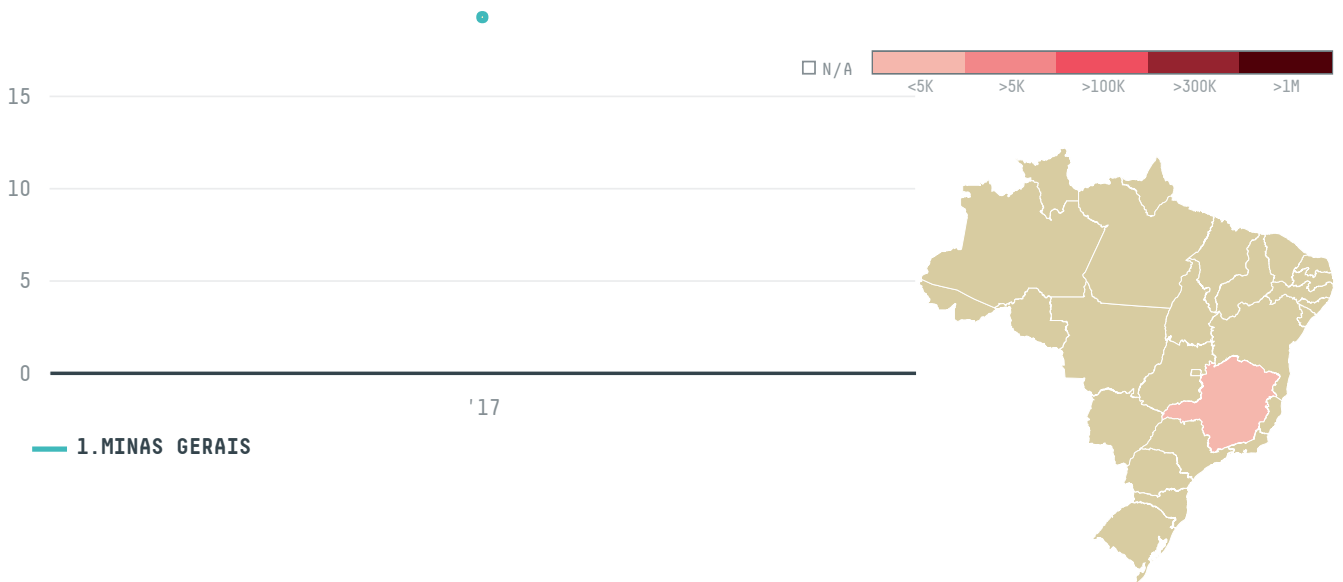

IMPORTED BY HAMBURG COFFEE COMPANY, HACOFCO MBH (EXP 0565 17B):