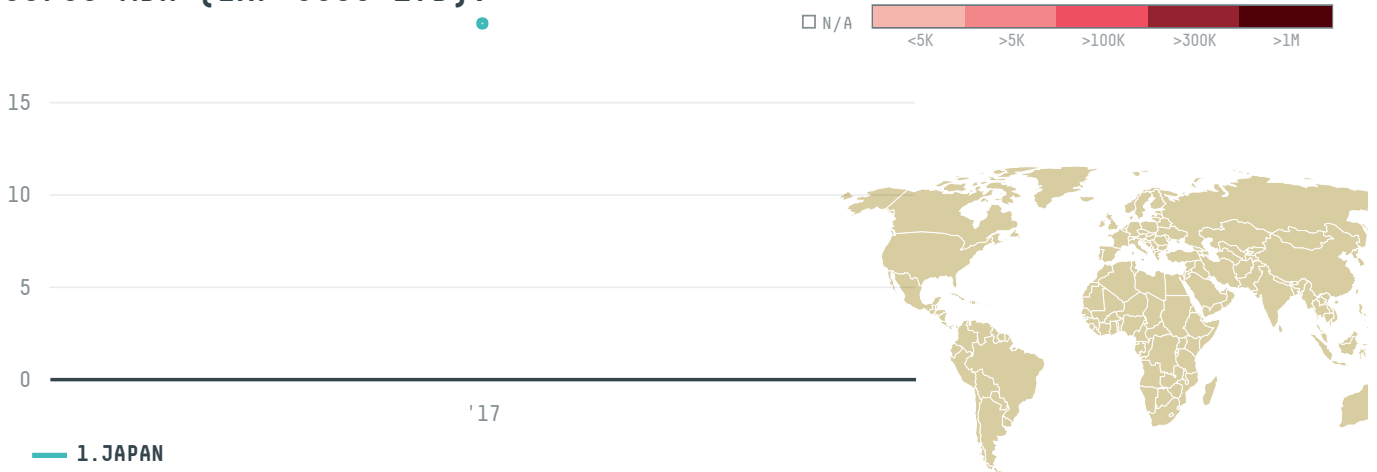

IMPORTED BY HAMBURG COFFEE COMPANY, HACOFCO MBH (EXP 0565 17B):