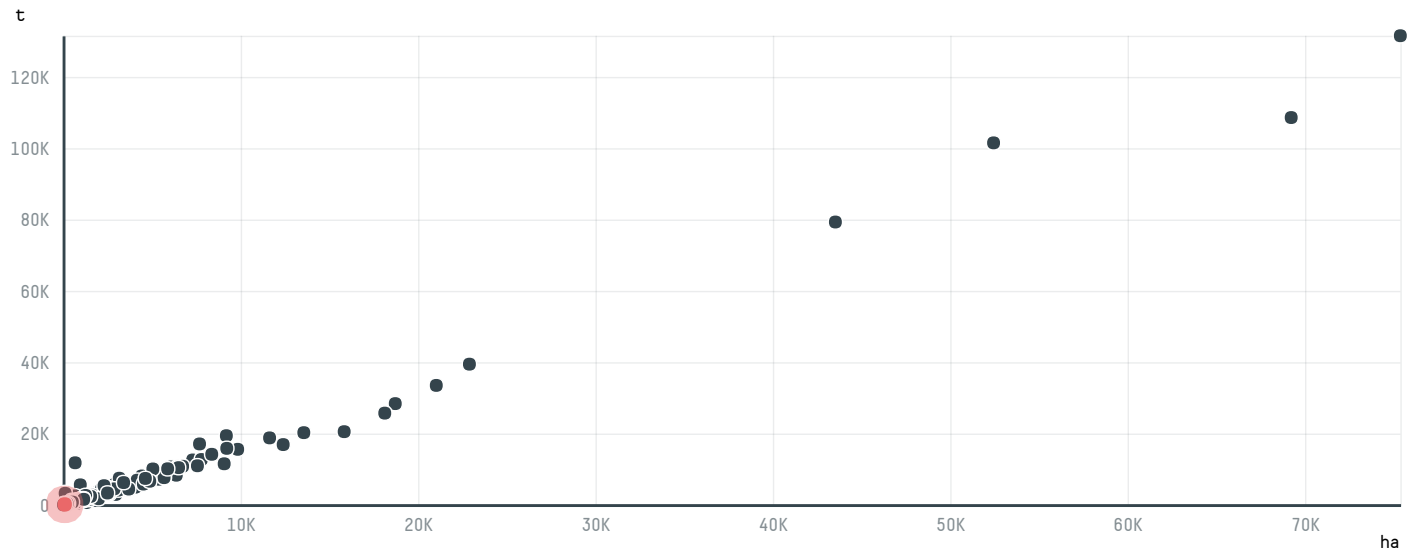

COMPARING COMPANIES IMPORTING COFFEE FROM BRAZIL IN 2017

Trase is a partnership between

In collaboration with

and many other organizations and individuals.

Donors

[Terms of Use](#) · [Privacy policy](#) · [Cookie policy](#) · [Contact us](#)