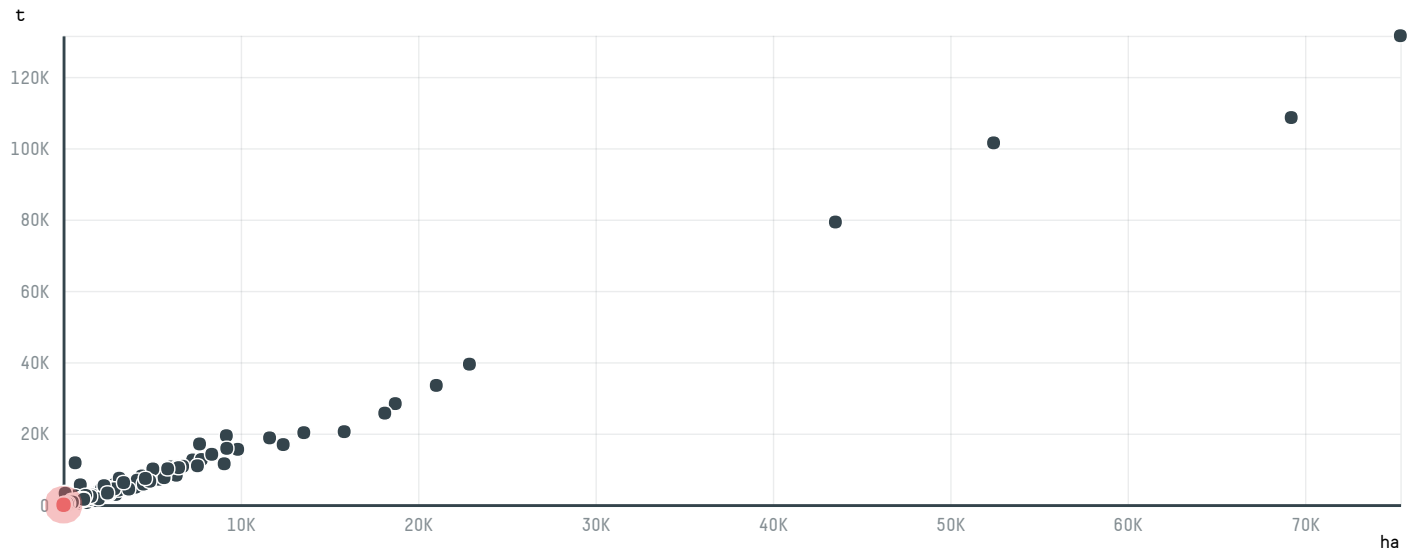

COMPARING COMPANIES IMPORTING COFFEE FROM BRAZIL IN 2017

Trase is a partnership between

In collaboration with

and many other organizations and individuals.

Donors

[Terms of Use](#) · [Privacy policy](#) · [Cookie policy](#) · [Contact us](#)