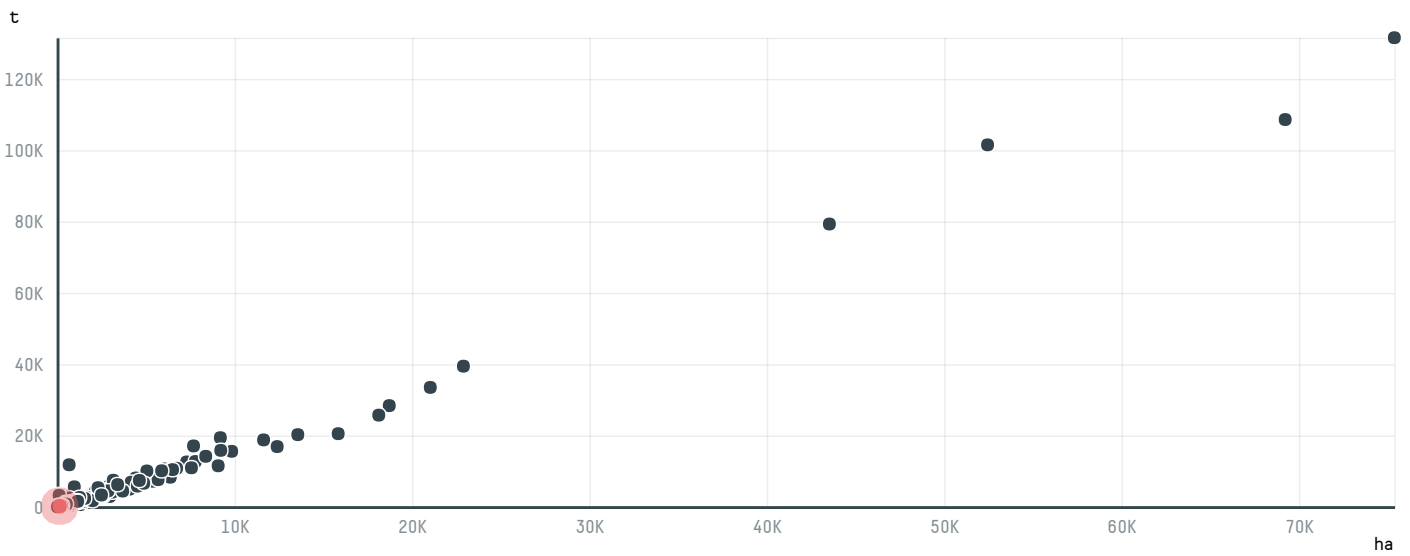

COMPARING COMPANIES IMPORTING COFFEE FROM BRAZIL IN 2017

Trase is a partnership between

In collaboration with

and many other organizations and individuals.

Donors

[Terms of Use](#) · [Privacy policy](#) · [Cookie policy](#) · [Contact us](#)

This website uses cookies to provide you with an improved user experience. By continuing to browse this site, you consent to the use of cookies and similar technologies. Please visit our [privacy policy](#) for further details.

I AGREE