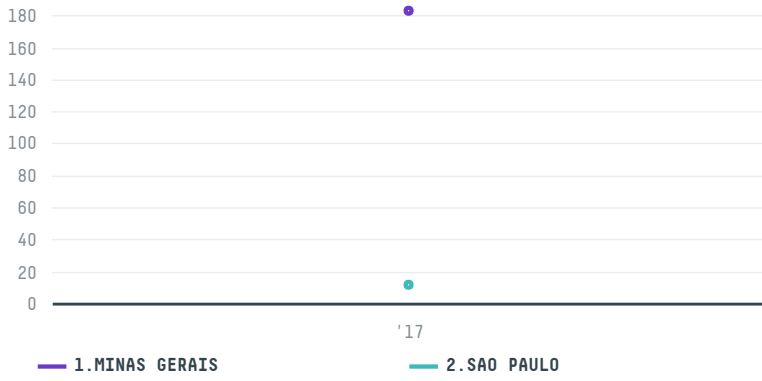

COMPARING COMPANIES IMPORTING COFFEE FROM BRAZIL IN 2017

Trase is a partnership between

In collaboration with

and many other organizations and individuals.

Donors

[Terms of Use](#) · [Privacy policy](#) · [Cookie policy](#) · [Contact us](#)

This website uses cookies to provide you with an improved user experience. By continuing to browse this site, you consent to the use of cookies and similar technologies. Please visit our [privacy policy](#) for further details.

I AGREE