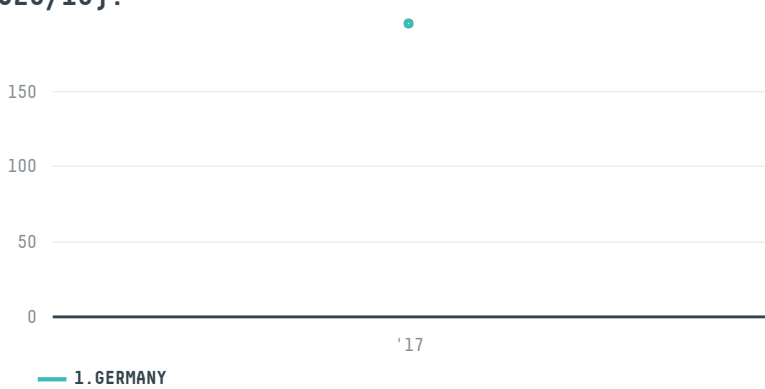

TOP DESTINATION COUNTRIES OF COFFEE IMPORTED BY HAMBURG COFFEE COMPANY, HACOFCO MBH (EXP-0826/16):