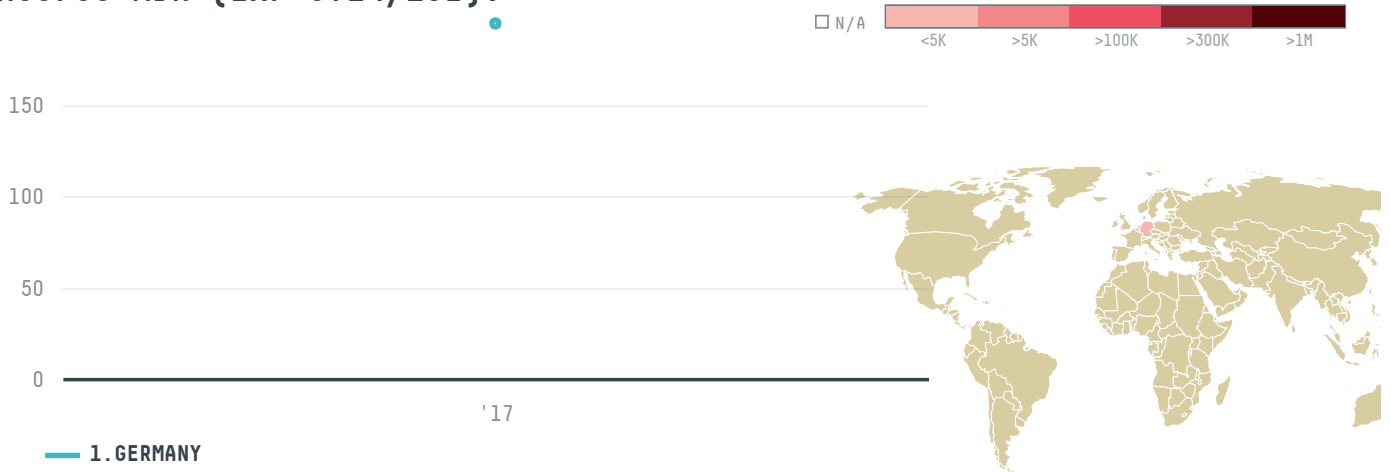

further details.

IMPORTED BY HAMBURG COFFEE COMPANY, HACOFCO MBH (EXP-0724/16E):