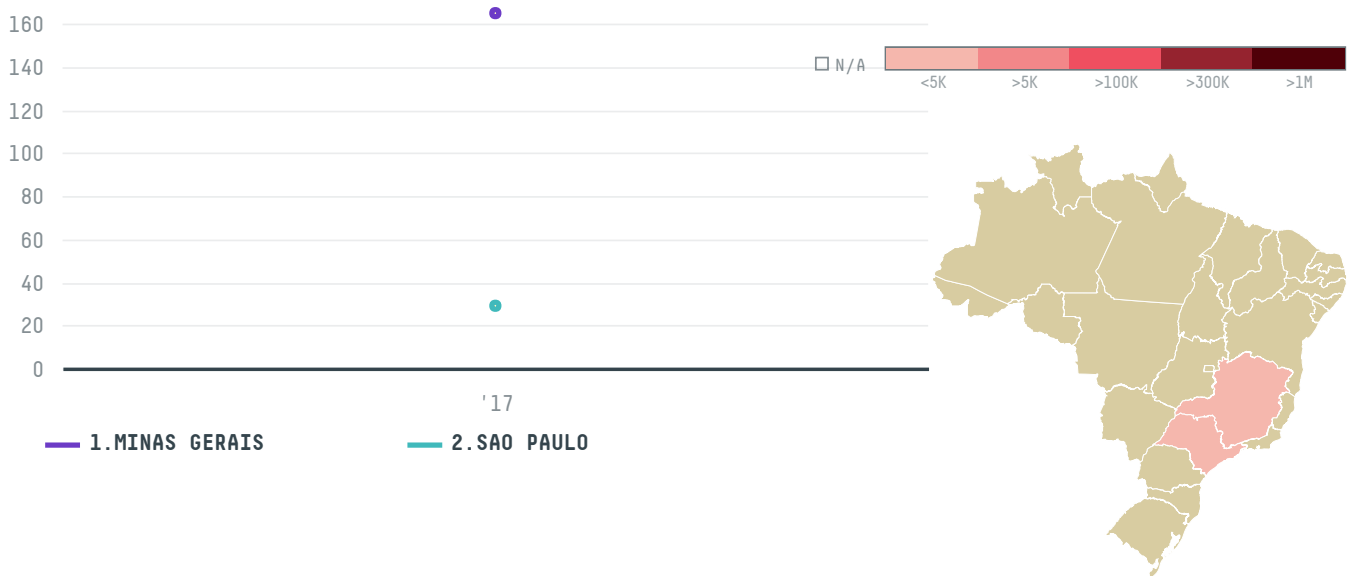

further details.

IMPORTED BY HAMBURG COFFEE COMPANY, HACOFCO MBH (EXP-0724/16E):