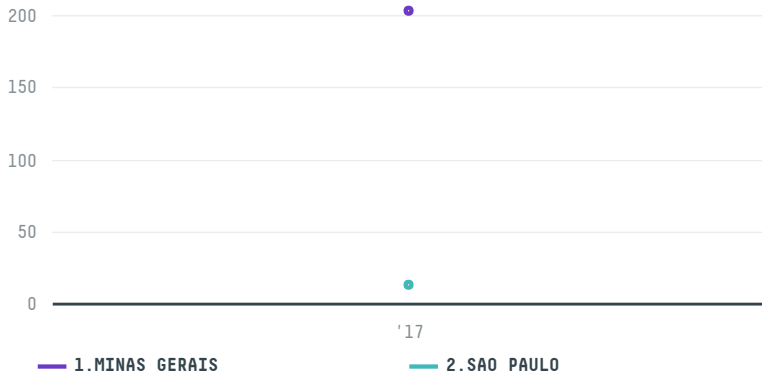

COMPARING COMPANIES IMPORTING COFFEE FROM BRAZIL IN 2017

Trase is a partnership between

In collaboration with

and many other organizations and individuals.

Donors

[Terms of Use](#) · [Privacy policy](#) · [Cookie policy](#) · [Contact us](#)

This website uses cookies to provide you with an improved user experience. By continuing to browse this site, you consent to the use of cookies and similar technologies. Please visit our [privacy policy](#) for further details.

I AGREE