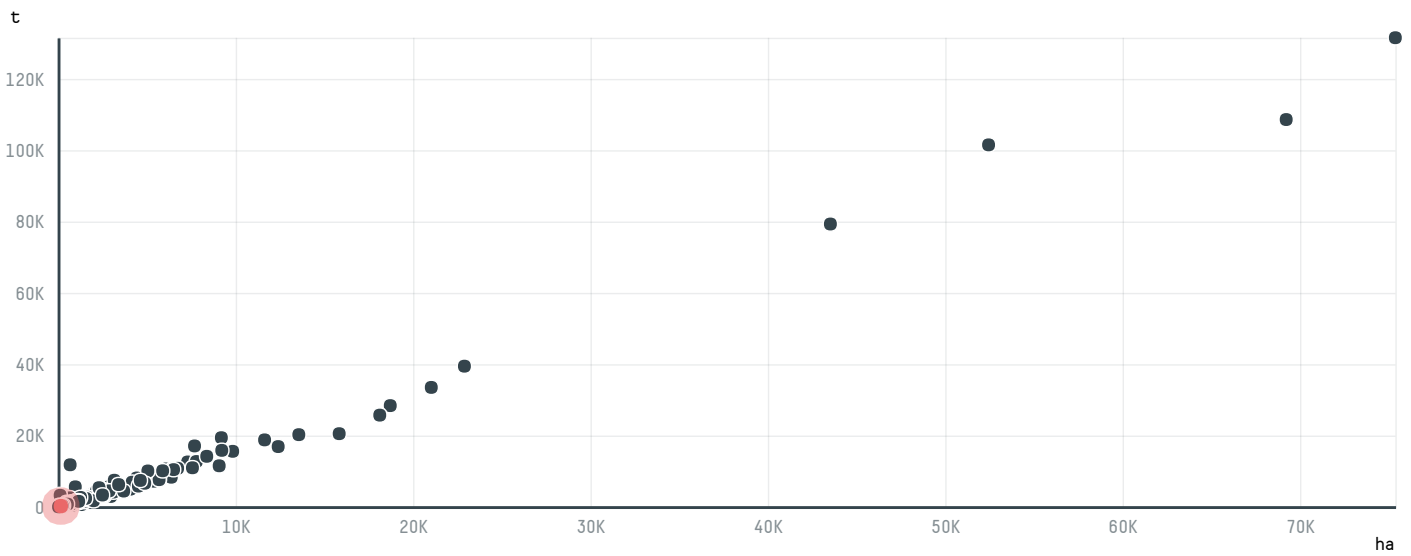

COMPARING COMPANIES IMPORTING COFFEE FROM BRAZIL IN 2017

Trase is a partnership between

In collaboration with

and many other organizations and individuals.

Donors

[Terms of Use](#) · [Privacy policy](#) · [Cookie policy](#) · [Contact us](#)

This website uses cookies to provide you with an improved user experience. By continuing to browse this site, you consent to the use of cookies and similar technologies. Please visit our [privacy policy](#) for further details.

I AGREE