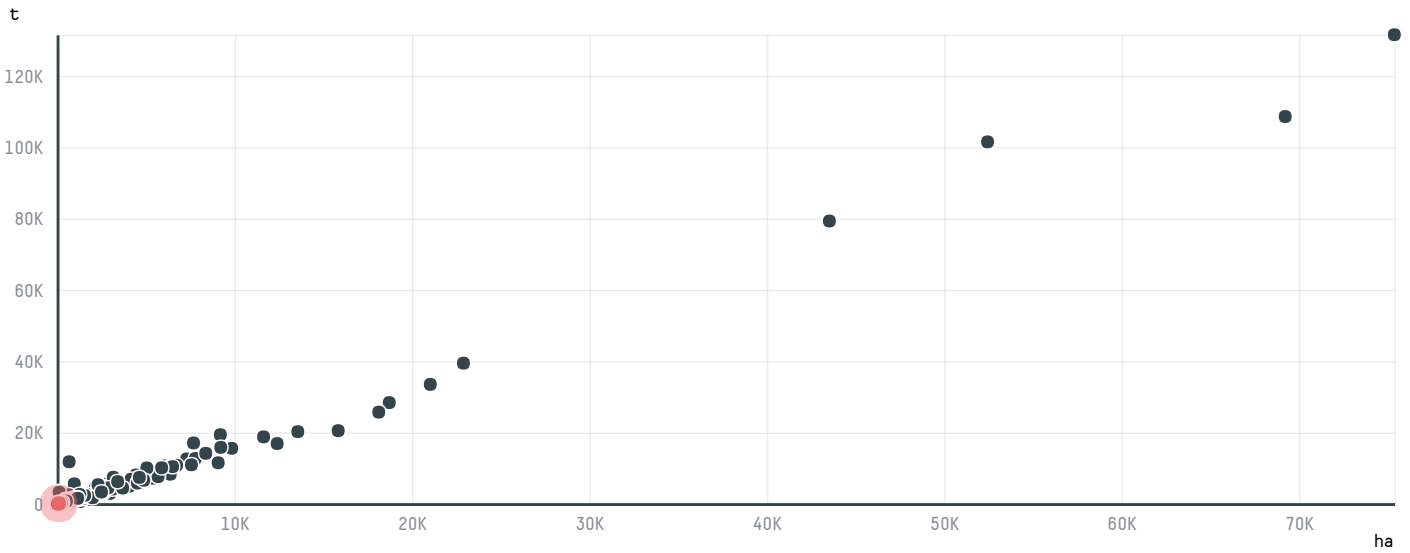

COMPARING COMPANIES IMPORTING COFFEE FROM BRAZIL IN 2017

Trase is a partnership between

In collaboration with

and many other organizations and individuals.

Donors

[Terms of Use](#) · [Privacy policy](#) · [Cookie policy](#) · [Contact us](#)

This website uses cookies to provide you with an improved user experience. By continuing to browse this site, you consent to the use of cookies and similar technologies. Please visit our [privacy policy](#) for further details.

I AGREE