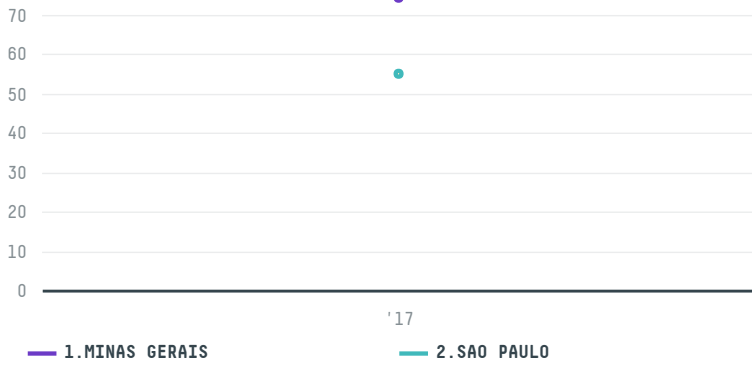

COMPARING COMPANIES IMPORTING COFFEE FROM BRAZIL IN 2017

Trase is a partnership between

In collaboration with

and many other organizations and individuals.

Donors

[Terms of Use](#) · [Privacy policy](#) · [Cookie policy](#) · [Contact us](#)

This website uses cookies to provide you with an improved user experience. By continuing to browse this site, you consent to the use of cookies and similar technologies. Please visit our [privacy policy](#) for further details.

I AGREE