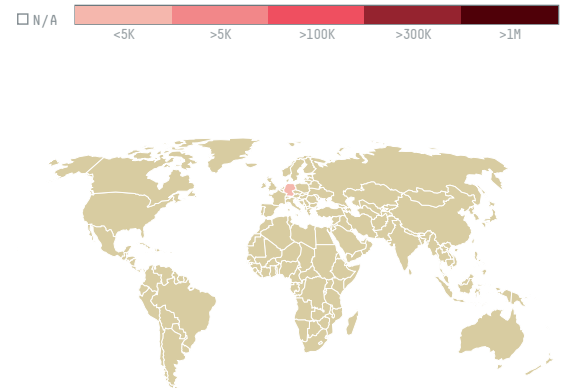

TOP DESTINATION COUNTRIES OF COFFEE IMPORTED BY HAMBURG COFFEE COMPANY, HACOFCO MBH (EXP 0729 16C):