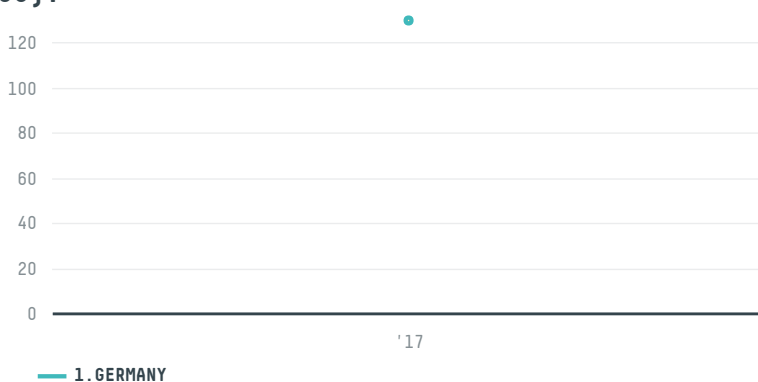

TOP DESTINATION COUNTRIES OF COFFEE IMPORTED BY HAMBURG COFFEE COMPANY, HACOFCO MBH (EXP 0729 16C):