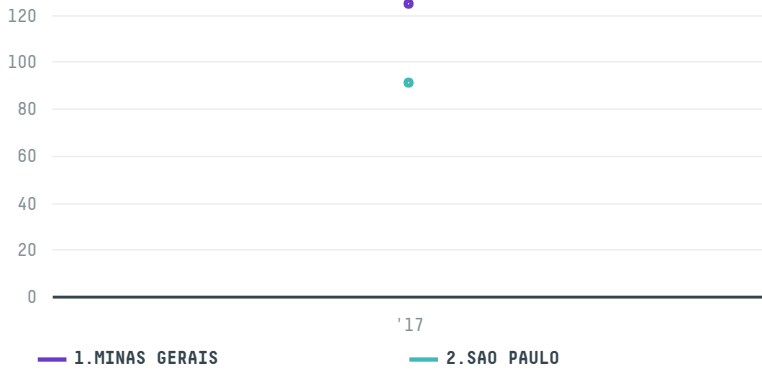

COMPARING COMPANIES IMPORTING COFFEE FROM BRAZIL IN 2017

Trase is a partnership between

In collaboration with

and many other organizations and individuals.

Donors

[Terms of Use](#) · [Privacy policy](#) · [Cookie policy](#) · [Contact us](#)

This website uses cookies to provide you with an improved user experience. By continuing to browse this site, you consent to the use of cookies and similar technologies. Please visit our [privacy policy](#) for further details.

I AGREE