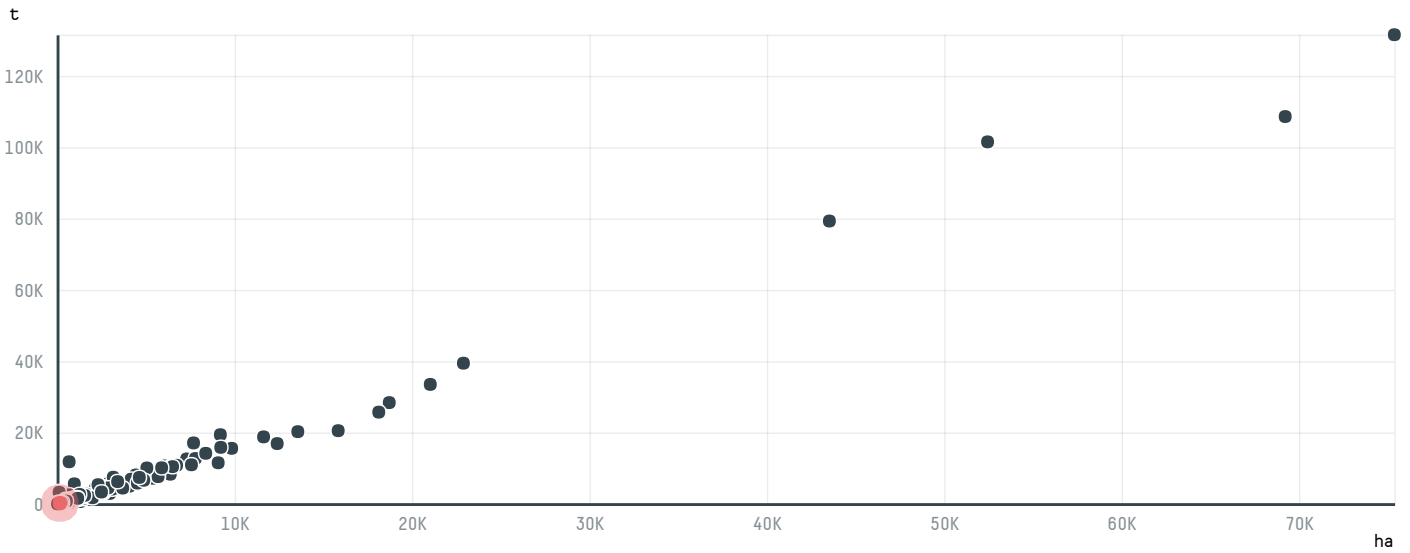

COMPARING COMPANIES IMPORTING COFFEE FROM BRAZIL IN 2017

Trase is a partnership between

In collaboration with

and many other organizations and individuals.

Donors

[Terms of Use](#) · [Privacy policy](#) · [Cookie policy](#) · [Contact us](#)

This website uses cookies to provide you with an improved user experience. By continuing to browse this site, you consent to the use of cookies and similar technologies. Please visit our [privacy policy](#) for further details.

I AGREE