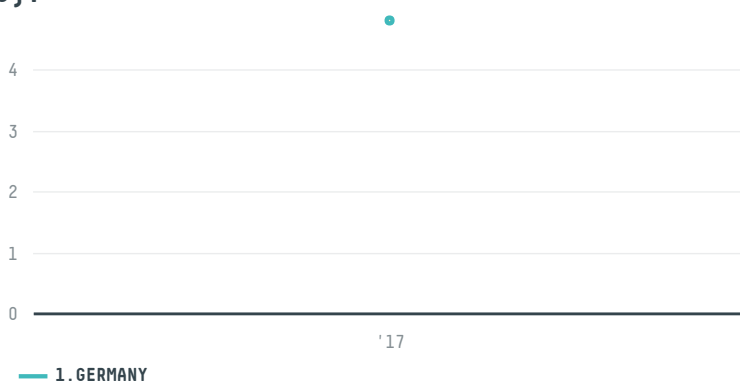

TOP DESTINATION COUNTRIES OF COFFEE IMPORTED BY HAMBURG COFFEE COMPANY, HACOFCO MBH (EXP 0725 16G):