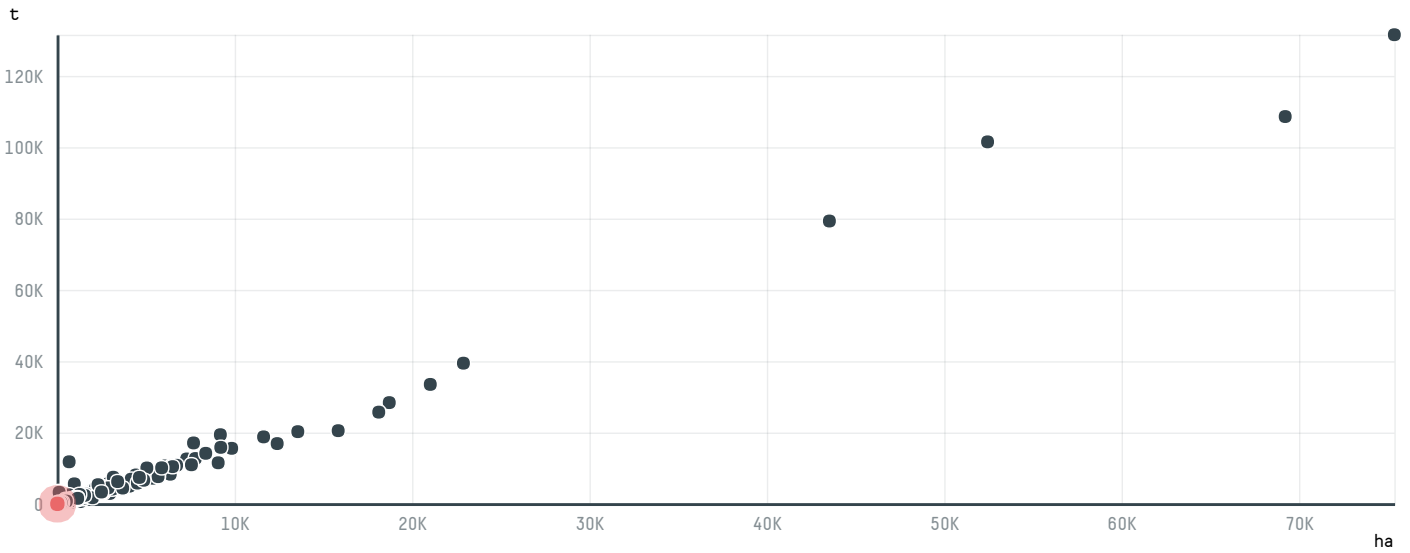

COMPARING COMPANIES IMPORTING COFFEE FROM BRAZIL IN 2017

Trase is a partnership between

In collaboration with

and many other organizations and individuals.

Donors

[Terms of Use](#) · [Privacy policy](#) · [Cookie policy](#) · [Contact us](#)

This website uses cookies to provide you with an improved user experience. By continuing to browse this site, you consent to the use of cookies and similar technologies. Please visit our [privacy policy](#) for further details.

I AGREE