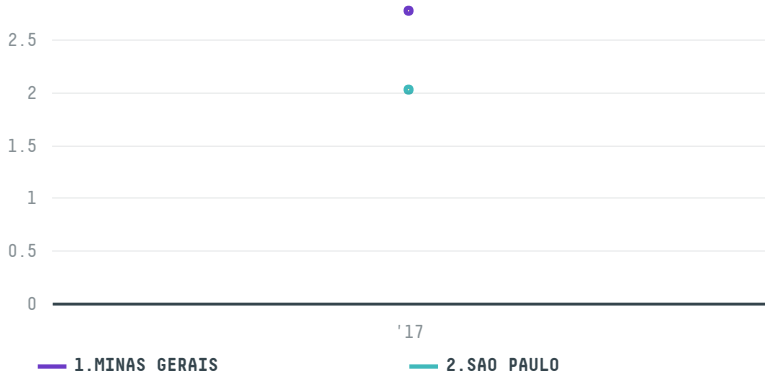

COMPARING COMPANIES IMPORTING COFFEE FROM BRAZIL IN 2017

Trase is a partnership between

In collaboration with

and many other organizations and individuals.

Donors

[Terms of Use](#) · [Privacy policy](#) · [Cookie policy](#) · [Contact us](#)

This website uses cookies to provide you with an improved user experience. By continuing to browse this site, you consent to the use of cookies and similar technologies. Please visit our [privacy policy](#) for further details.

I AGREE