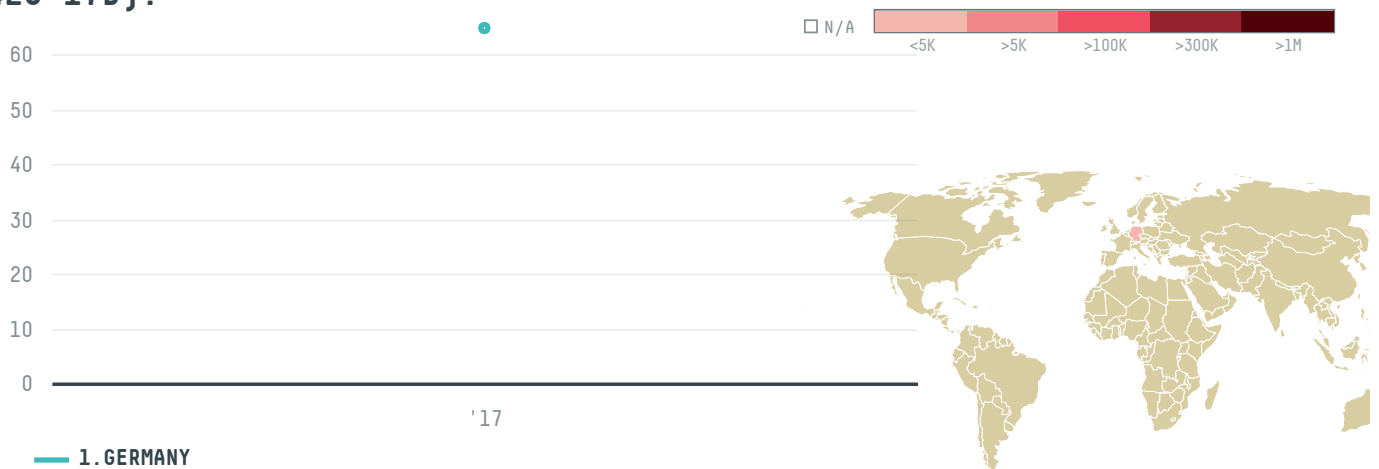

TOP DESTINATION COUNTRIES OF COFFEE IMPORTED BY GOLUCKE ROTHFOS GMBH (EXP 0428 17B):

This website uses cookies to provide you with an improved user experience. By continuing to browse this site, you consent to the use of cookies and similar technologies. Please visit our [privacy policy](#) for further details.

I AGREE