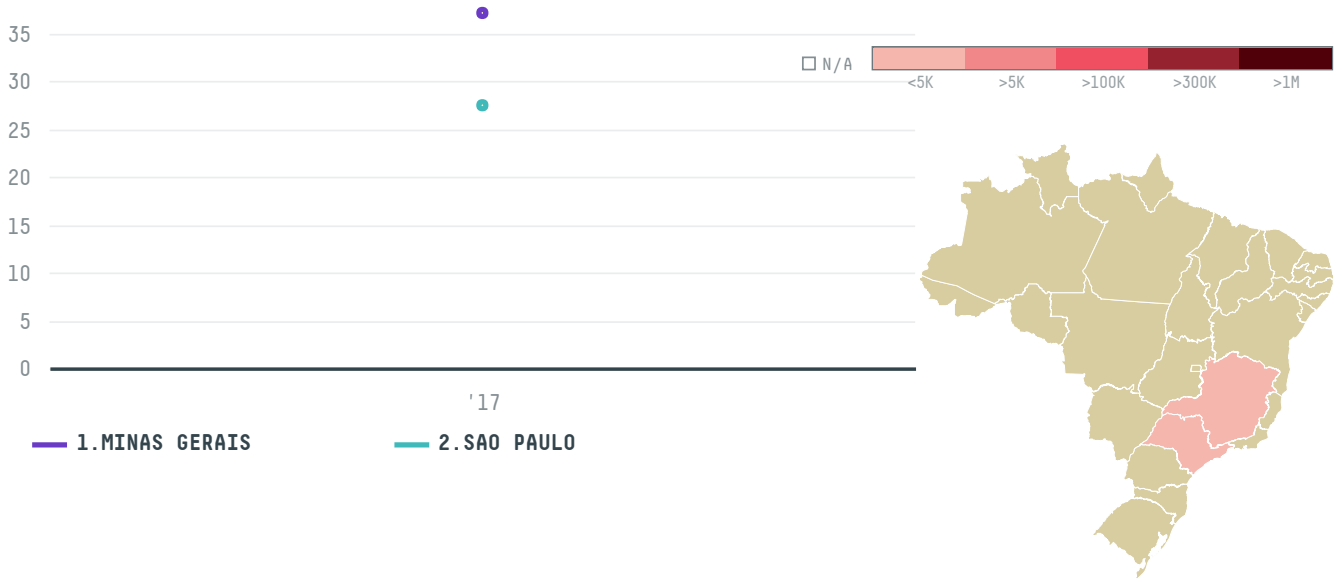

Trase is a partnership between

In collaboration with

and many other organizations

Donors

This website uses cookies to provide you with an improved user experience. By continuing to browse this site, you consent to the use of cookies and similar technologies. Please visit our [privacy policy](#) for further details.

I AGREE