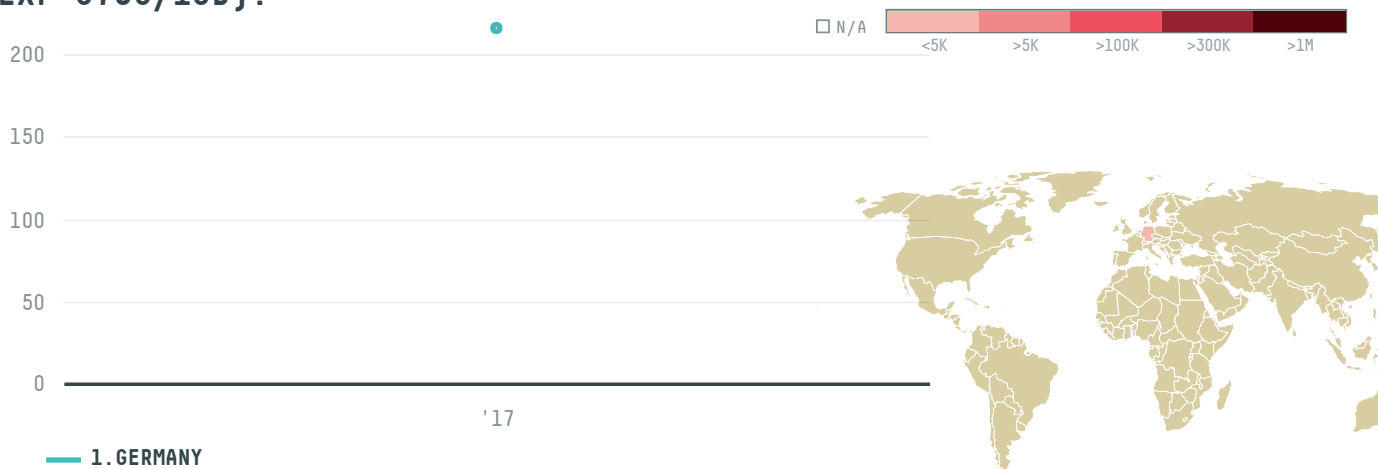

TOP DESTINATION COUNTRIES OF COFFEE IMPORTED BY GOLLUCKE & ROTHFOS GMBH (EXP-0780/16B):

This website uses cookies to provide you with an improved user experience. By continuing to browse this site, you consent to the use of cookies and similar technologies. Please visit our [privacy policy](#) for further details.

I AGREE