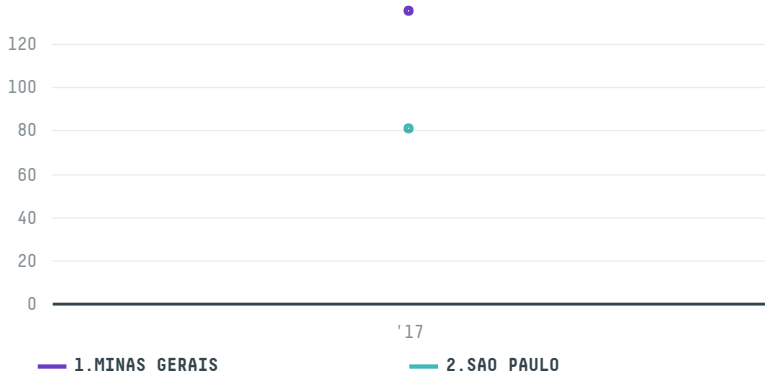

COMPARING COMPANIES IMPORTING COFFEE FROM BRAZIL IN 2017

Trase is a partnership between

In collaboration with

and many other organizations and individuals.

Donors

[Terms of Use](#) · [Privacy policy](#) · [Cookie policy](#) · [Contact us](#)

This website uses cookies to provide you with an improved user experience. By continuing to browse this site, you consent to the use of cookies and similar technologies. Please visit our [privacy policy](#) for further details.

I AGREE