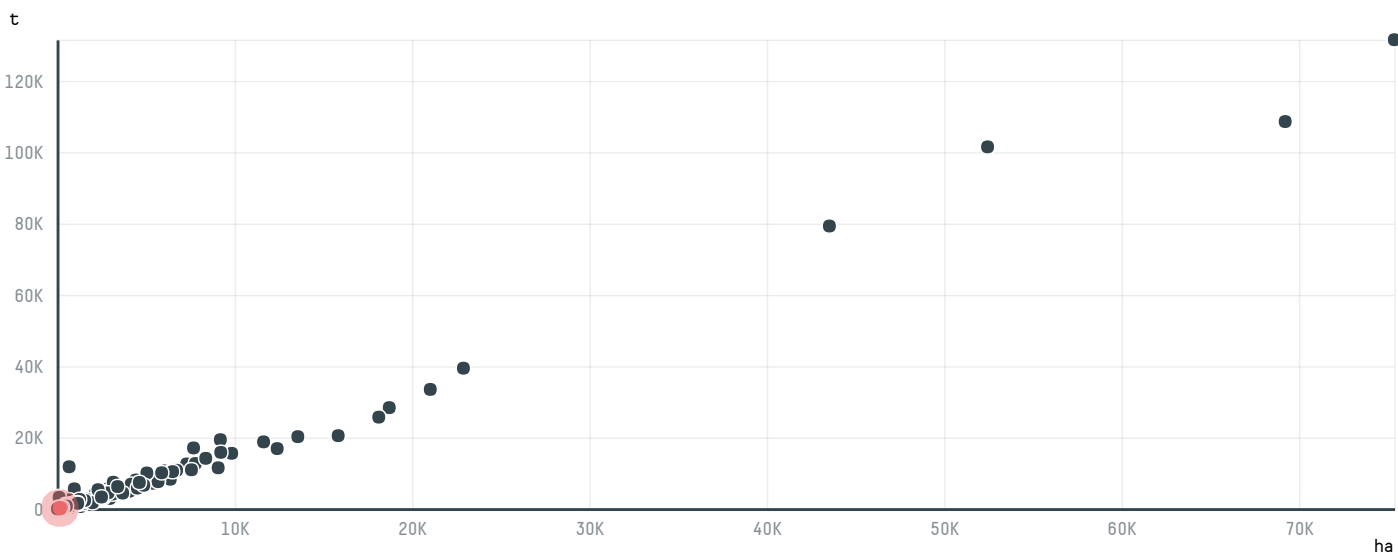

trase

GOLLUCKE & ROTHFOS GMBH (EXP-0778/16A)

ACTIVITY	COMMODITY	COUNTRY	YEAR
Importer	Coffee	Brazil	2017

GOLLUCKE & ROTHFOS GMBH (EXP-0778/16A) was the 459th largest importer of coffee from BRAZIL in 2017, accounting for 216 tons. As an importer, GOLLUCKE & ROTHFOS GMBH (EXP-0778/16A) sources from 72 municipalities, or 11% of the coffee production municipalities. The main destination of the coffee imported by GOLLUCKE & ROTHFOS GMBH (EXP-0778/16A) is GERMANY, accounting for 100% of the total.

TOP DESTINATION COUNTRIES OF COFFEE IMPORTED BY GOLLUCKE & ROTHFOS GMBH (EXP-0778/16A):

COMPARING COMPANIES IMPORTING COFFEE FROM BRAZIL IN 2017

Trase is a partnership between

In collaboration with

and many other organizations and individuals.