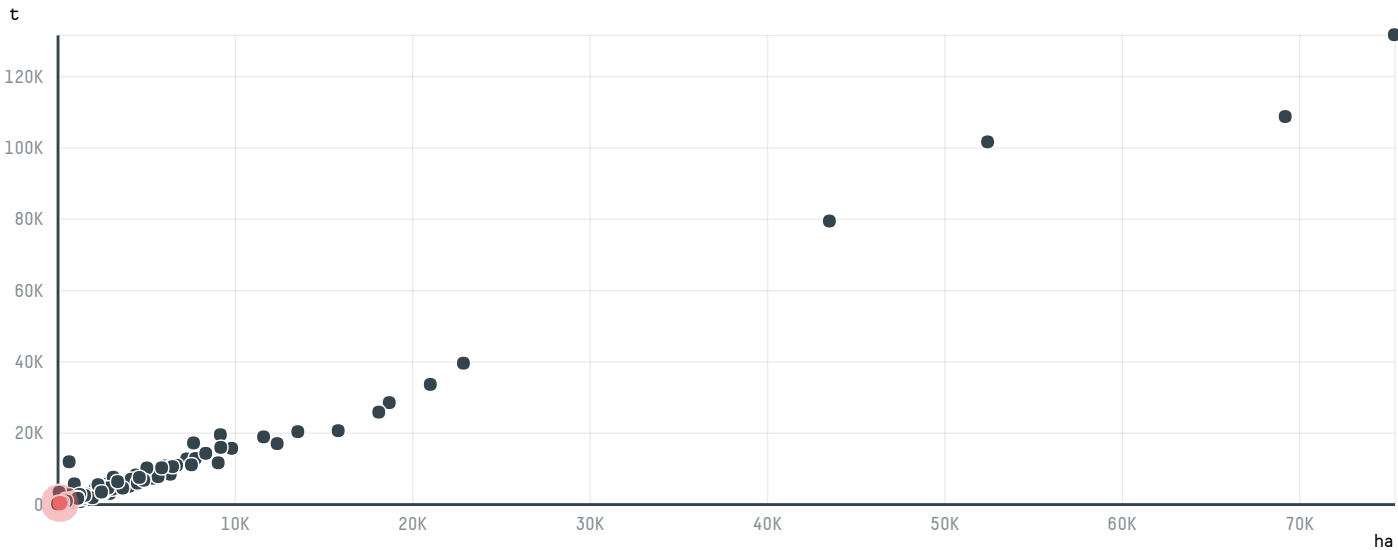

trase

GOLLUCKE & ROTHFOS GMBH (EXP-0777/16A)

| ACTIVITY | COMMODITY | COUNTRY | YEAR |
|-----------------|---------------|---------------|-------------|
| Importer | Coffee | Brazil | 2017 |

GOLLUCKE & ROTHFOS GMBH (EXP-0777/16A) was the 454th largest importer of coffee from BRAZIL in 2017, accounting for 216 tons. As an importer, GOLLUCKE & ROTHFOS GMBH (EXP-0777/16A) sources from 72 municipalities, or 11% of the coffee production municipalities. The main destination of the coffee imported by GOLLUCKE & ROTHFOS GMBH (EXP-0777/16A) is GERMANY, accounting for 100% of the total.

TOP DESTINATION COUNTRIES OF COFFEE IMPORTED BY GOLLUCKE & ROTHFOS GMBH (EXP-0777/16A):

COMPARING COMPANIES IMPORTING COFFEE FROM BRAZIL IN 2017

Trase is a partnership between

In collaboration with

and many other organizations and individuals.