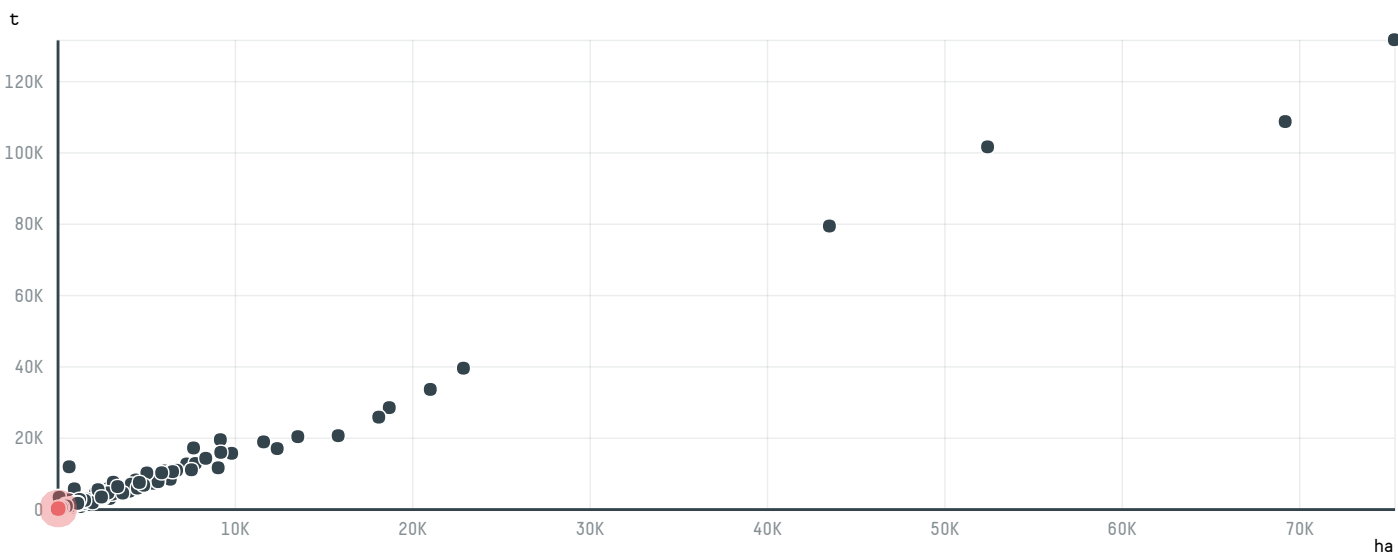

trase

GOLLUCKE & ROTHFOS GMBH (EXP-0061/17B)

ACTIVITY	COMMODITY	COUNTRY	YEAR
Importer	Coffee	Brazil	2017

GOLLUCKE & ROTHFOS GMBH (EXP-0061/17B) was the 761st largest importer of coffee from BRAZIL in 2017, accounting for 86 tons. As an importer, GOLLUCKE & ROTHFOS GMBH (EXP-0061/17B) sources from 72 municipalities, or 11% of the coffee production municipalities. The main destination of the coffee imported by GOLLUCKE & ROTHFOS GMBH (EXP-0061/17B) is GERMANY, accounting for 100% of the total.

TOP DESTINATION COUNTRIES OF COFFEE IMPORTED BY GOLLUCKE & ROTHFOS GMBH (EXP-0061/17B):

COMPARING COMPANIES IMPORTING COFFEE FROM BRAZIL IN 2017

Trase is a partnership between

In collaboration with

and many other organizations and individuals.