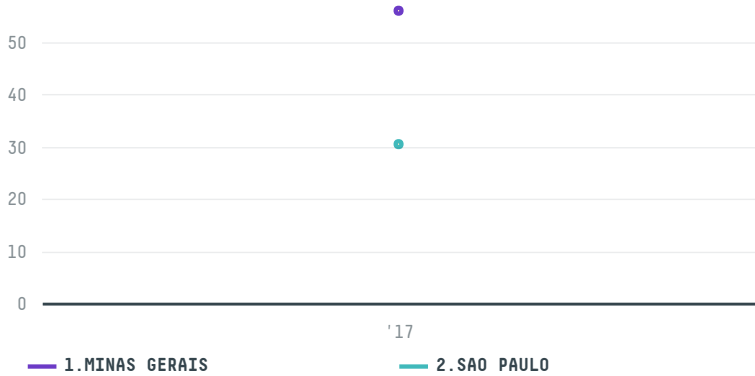

COMPARING COMPANIES IMPORTING COFFEE FROM BRAZIL IN 2017

Trase is a partnership between

In collaboration with

and many other organizations and individuals.

Donors

[Terms of Use](#) · [Privacy policy](#) · [Cookie policy](#) · [Contact us](#)

This website uses cookies to provide you with an improved user experience. By continuing to browse this site, you consent to the use of cookies and similar technologies. Please visit our [privacy policy](#) for further details.

I AGREE