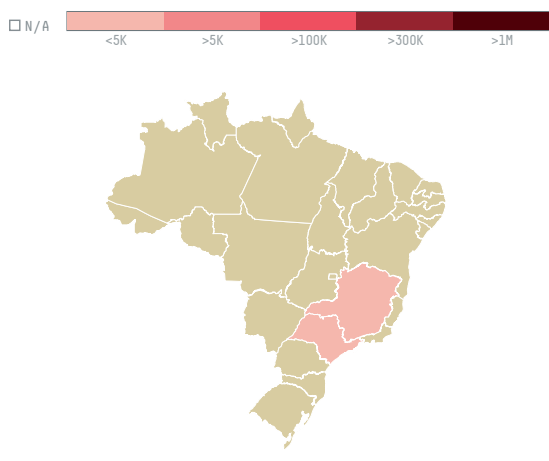

trase

GOLLUCKE & ROTHFOS GMBH (EXP-0061/17B)

ACTIVITY	COMMODITY	COUNTRY	YEAR
Importer	Coffee	Brazil	2017

GOLLUCKE & ROTHFOS GMBH (EXP-0061/17B) was the 761st largest importer of coffee from BRAZIL in 2017, accounting for 86 tons. As an importer, GOLLUCKE & ROTHFOS GMBH (EXP-0061/17B) sources from 72 municipalities, or 11% of the coffee production municipalities. The main destination of the coffee imported by GOLLUCKE & ROTHFOS GMBH (EXP-0061/17B) is GERMANY, accounting for 100% of the total.

TOP DESTINATION COUNTRIES OF COFFEE IMPORTED BY GOLLUCKE & ROTHFOS GMBH (EXP-0061/17B):

COMPARING COMPANIES IMPORTING COFFEE FROM BRAZIL IN 2017

Trase is a partnership between

In collaboration with

and many other organizations and individuals.