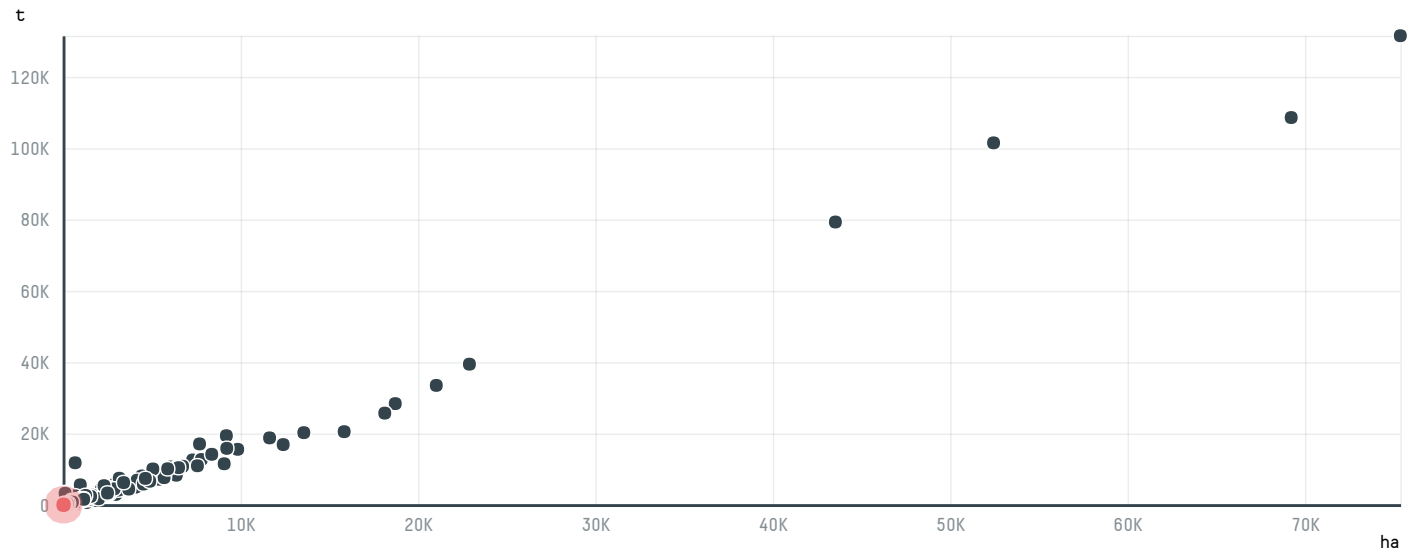

trase

COPROCAFE IBERICA, S.A. (EXP-0306/17C)

ACTIVITY: **Importer**
COMMODITY: **Coffee**
COUNTRY: **Brazil**
YEAR: **2017**

COPROCAFE IBERICA, S.A. (EXP-0306/17C) was the 1129th largest importer of coffee from BRAZIL in 2017, accounting for 22 tons. As an importer, COPROCAFE IBERICA, S.A. (EXP-0306/17C) sources from 72 municipalities, or 11% of the coffee production municipalities. The main destination of the coffee imported by COPROCAFE IBERICA, S.A. (EXP-0306/17C) is GERMANY, accounting for 100% of the total.

TOP DESTINATION COUNTRIES OF COFFEE IMPORTED BY COPROCAFE IBERICA, S.A. (EXP-0306/17C):

COMPARING COMPANIES IMPORTING COFFEE FROM BRAZIL IN 2017

Trase is a partnership between

In collaboration with

and many other organizations and individuals.