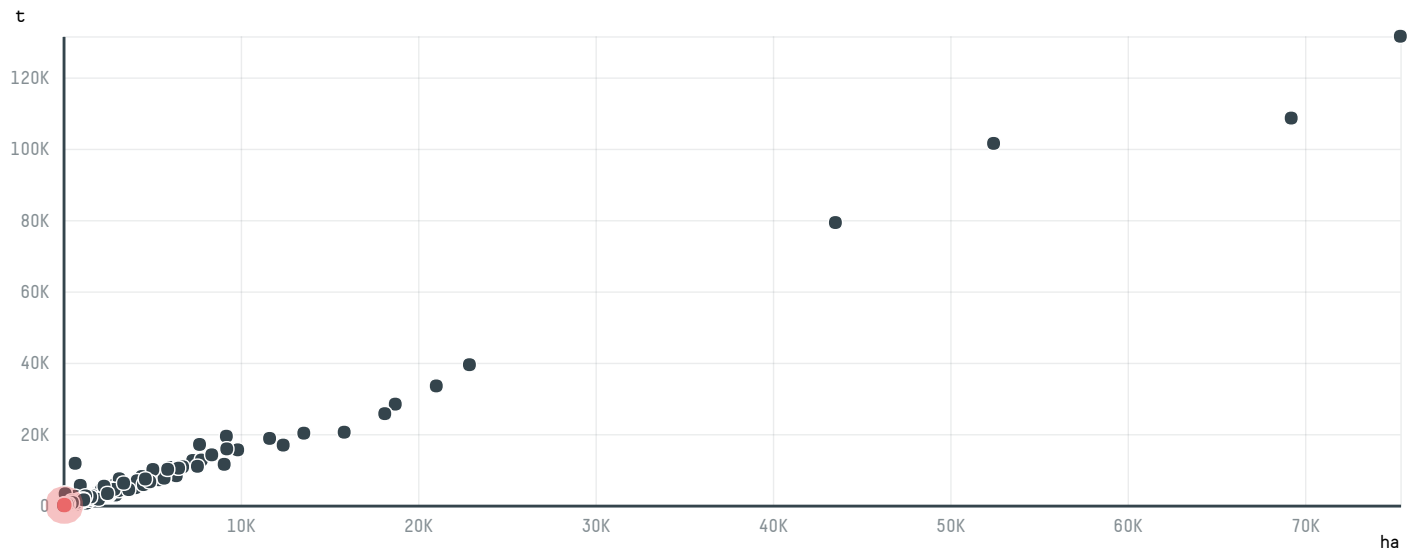

COMPARING COMPANIES IMPORTING COFFEE FROM BRAZIL IN 2017

Trase is a partnership between

In collaboration with

and many other organizations and individuals.

Donors

[Terms of Use](#) · [Privacy policy](#) · [Cookie policy](#) · [Contact us](#)