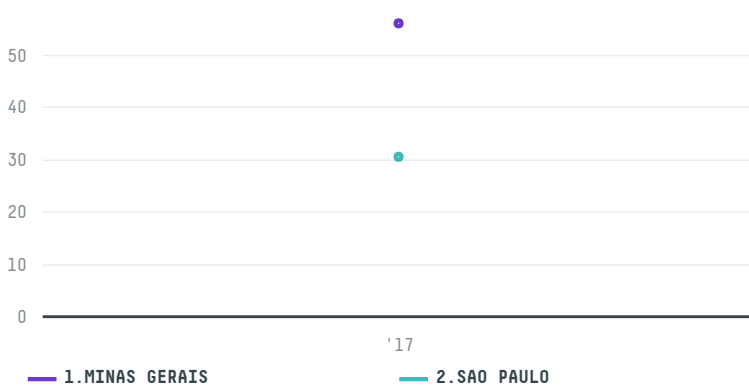

TOP DESTINATION COUNTRIES OF COFFEE IMPORTED BY CFSIT INC (EXP-0853/16A):