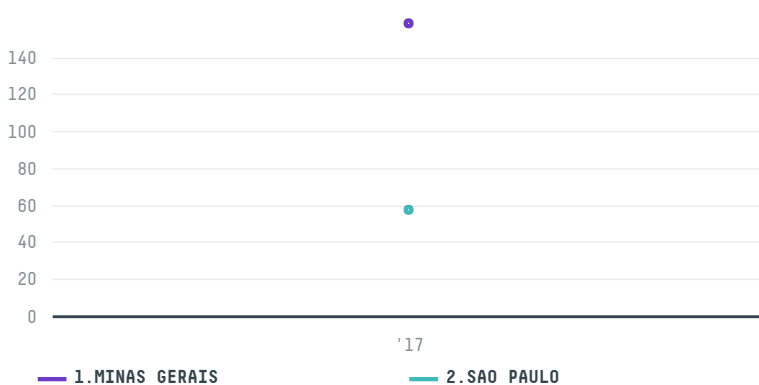

TOP DESTINATION COUNTRIES OF COFFEE IMPORTED BY CFSIT INC (EXP-0851/16C):