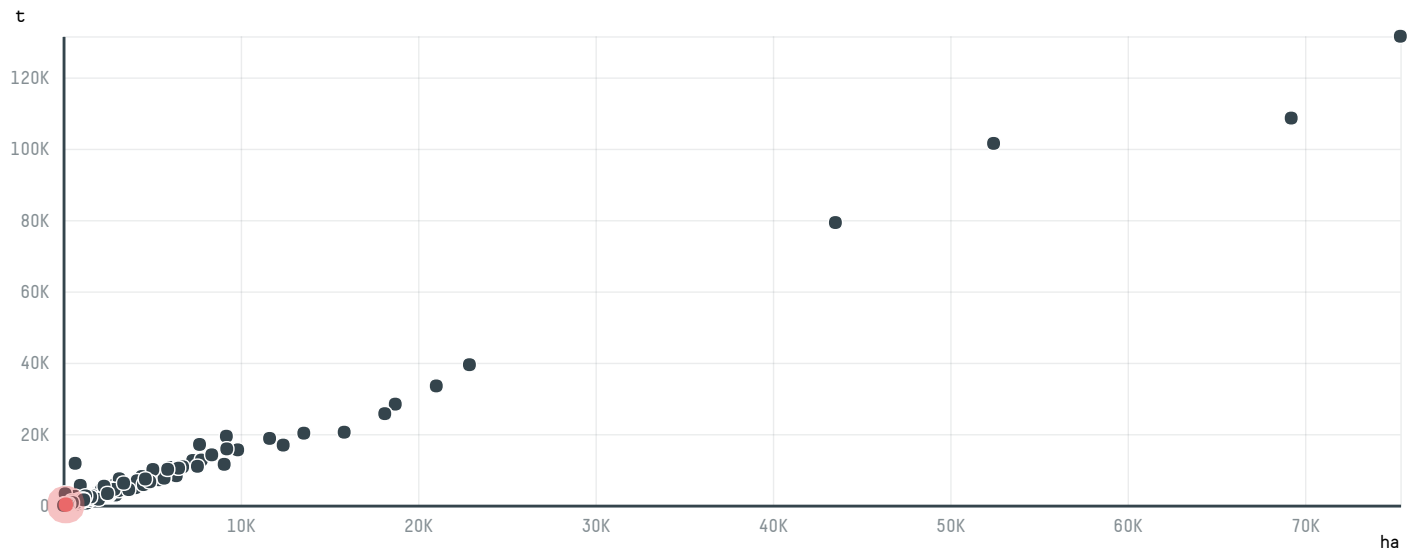

COMPARING COMPANIES IMPORTING COFFEE FROM BRAZIL IN 2017

Trase is a partnership between

In collaboration with

and many other organizations and individuals.

Donors

[Terms of Use](#) · [Privacy policy](#) · [Cookie policy](#) · [Contact us](#)