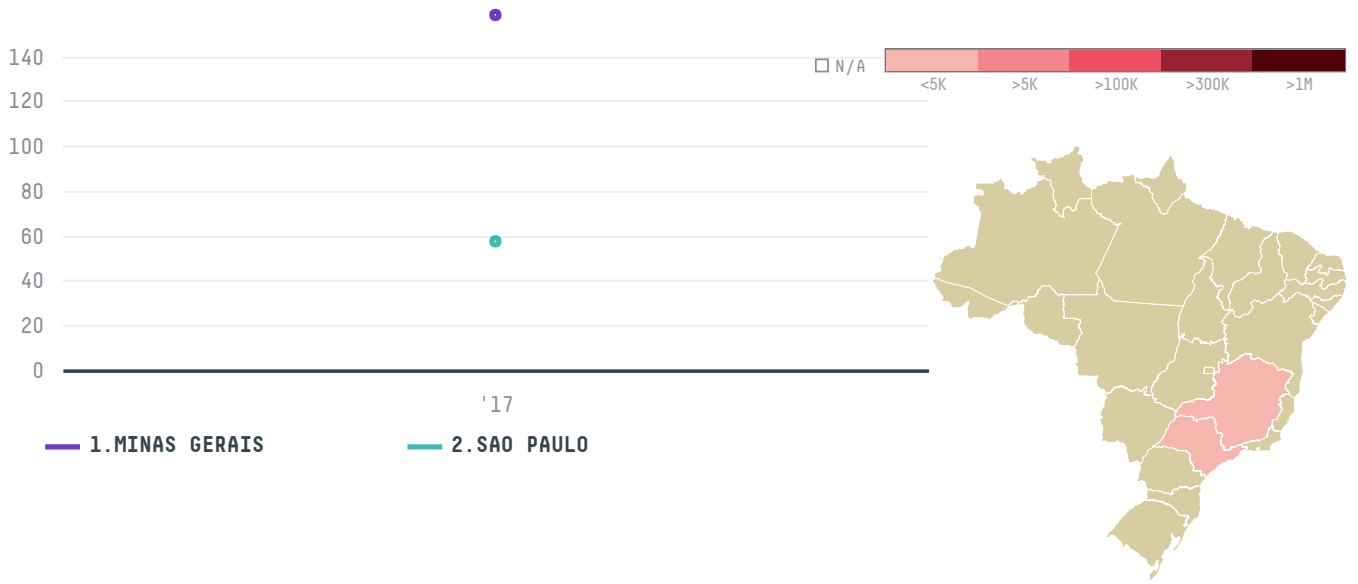

Trase is a partnership between

In collaboration with

and many other organizations

Donors

This website uses cookies to provide you with an improved user experience. By continuing to browse this site, you consent to the use of cookies and similar technologies. Please visit our [privacy policy](#) for further details.

I AGREE