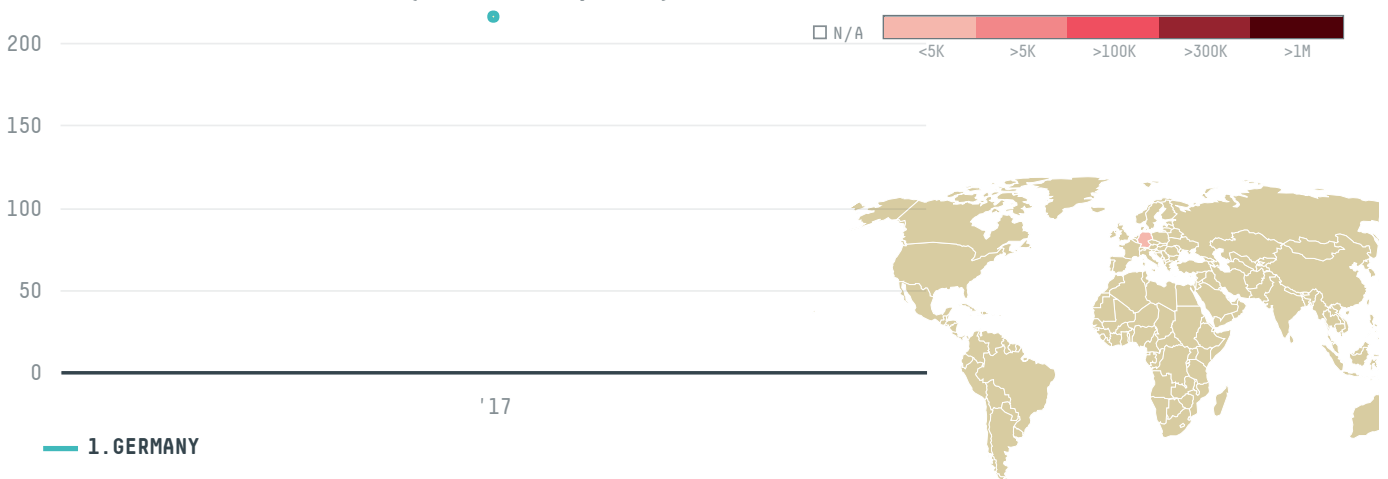

TOP DESTINATION COUNTRIES OF COFFEE IMPORTED BY CFSIT INC (EXP-0851/16B):

This website uses cookies to provide you with an improved user experience. By continuing to browse this site, you consent to the use of cookies and similar technologies. Please visit our [privacy policy](#) for further details.

I AGREE