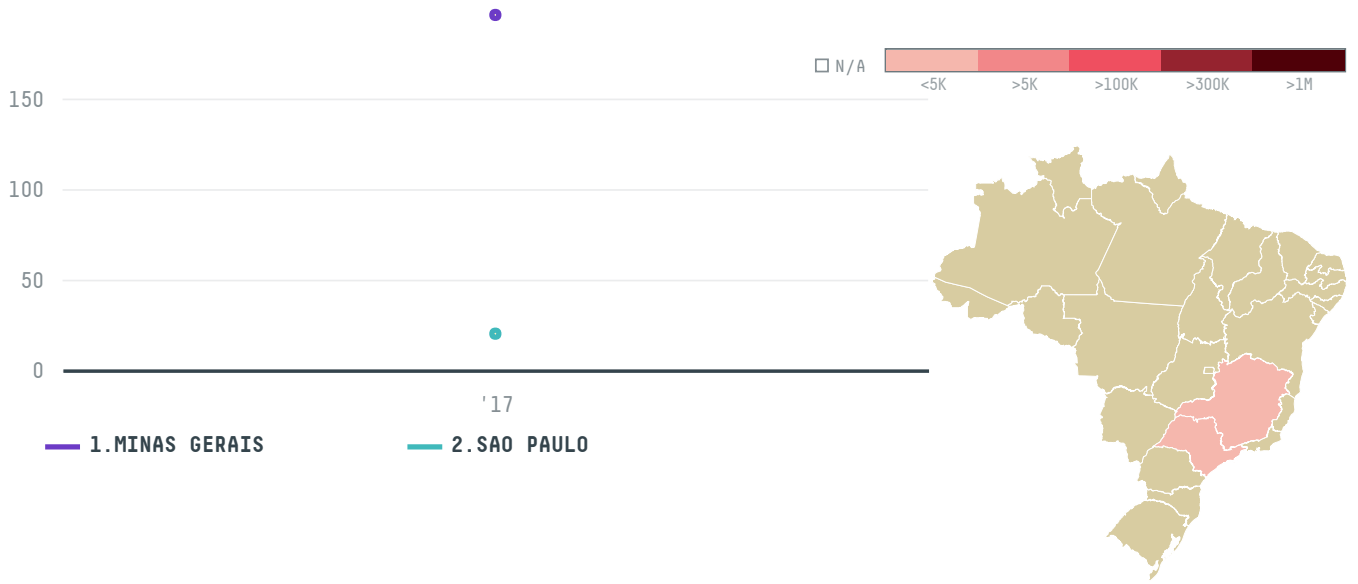

Trase is a partnership between

In collaboration with

and many other organizations

Donors

This website uses cookies to provide you with an improved user experience. By continuing to browse this site, you consent to the use of cookies and similar technologies. Please visit our [privacy policy](#) for further details.

I AGREE