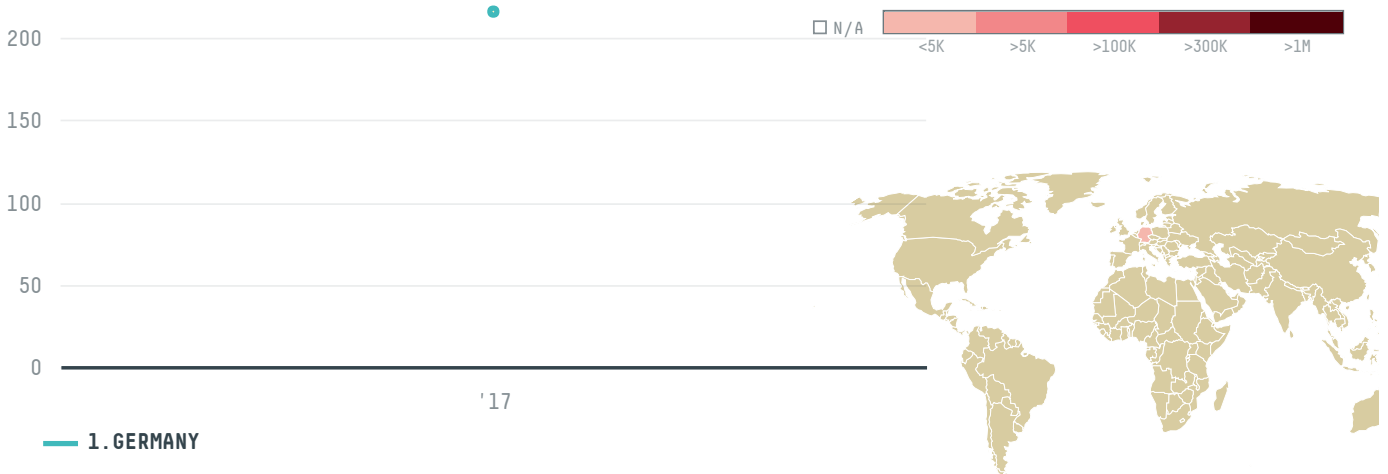

TOP DESTINATION COUNTRIES OF COFFEE IMPORTED BY CFSIT INC (EXP-0850/16B):

This website uses cookies to provide you with an improved user experience. By continuing to browse this site, you consent to the use of cookies and similar technologies. Please visit our [privacy policy](#) for further details.

I AGREE