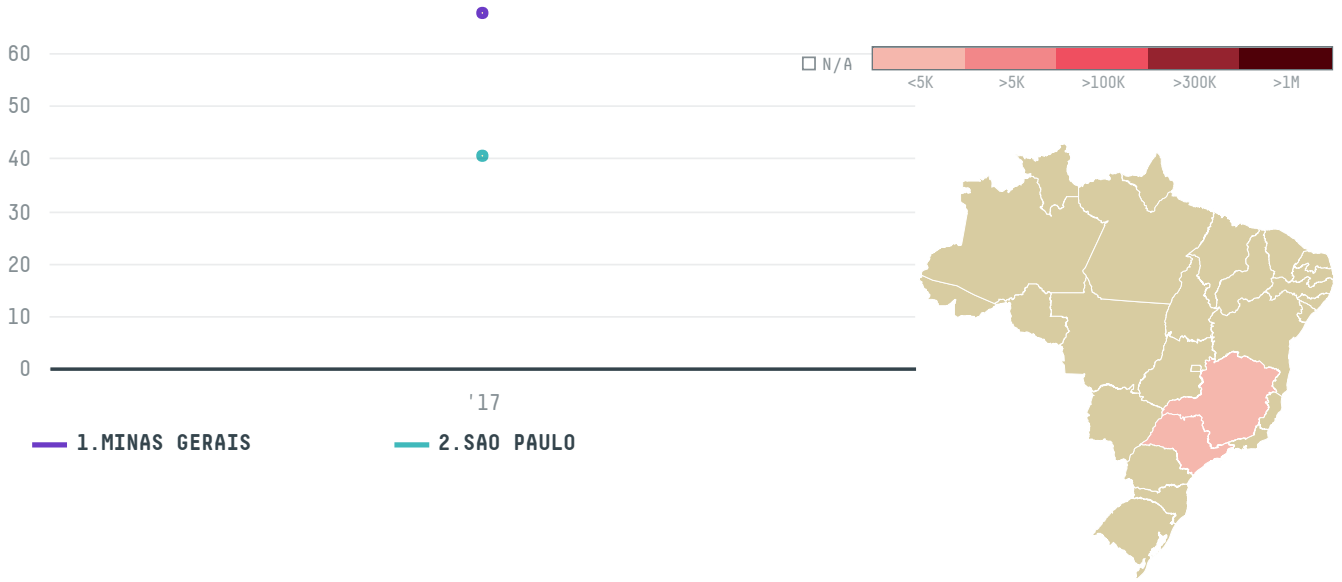

Trase is a partnership between

In collaboration with

and many other organizations

Donors

This website uses cookies to provide you with an improved user experience. By continuing to browse this site, you consent to the use of cookies and similar technologies. Please visit our [privacy policy](#) for further details.

I AGREE