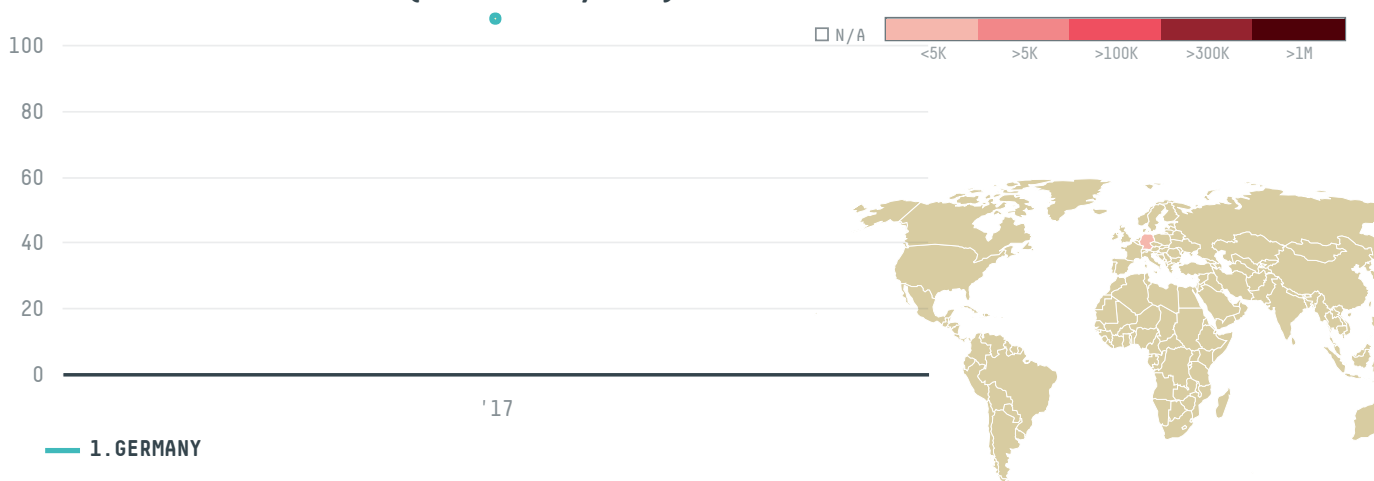

TOP DESTINATION COUNTRIES OF COFFEE IMPORTED BY CFSIT INC (EXP-0849/16E):

This website uses cookies to provide you with an improved user experience. By continuing to browse this site, you consent to the use of cookies and similar technologies. Please visit our [privacy policy](#) for further details.

I AGREE