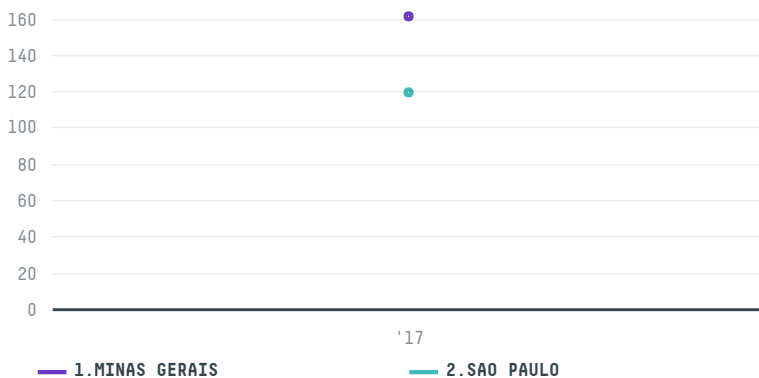

TOP DESTINATION COUNTRIES OF COFFEE IMPORTED BY CFSIT INC (EXP 0857 16C):