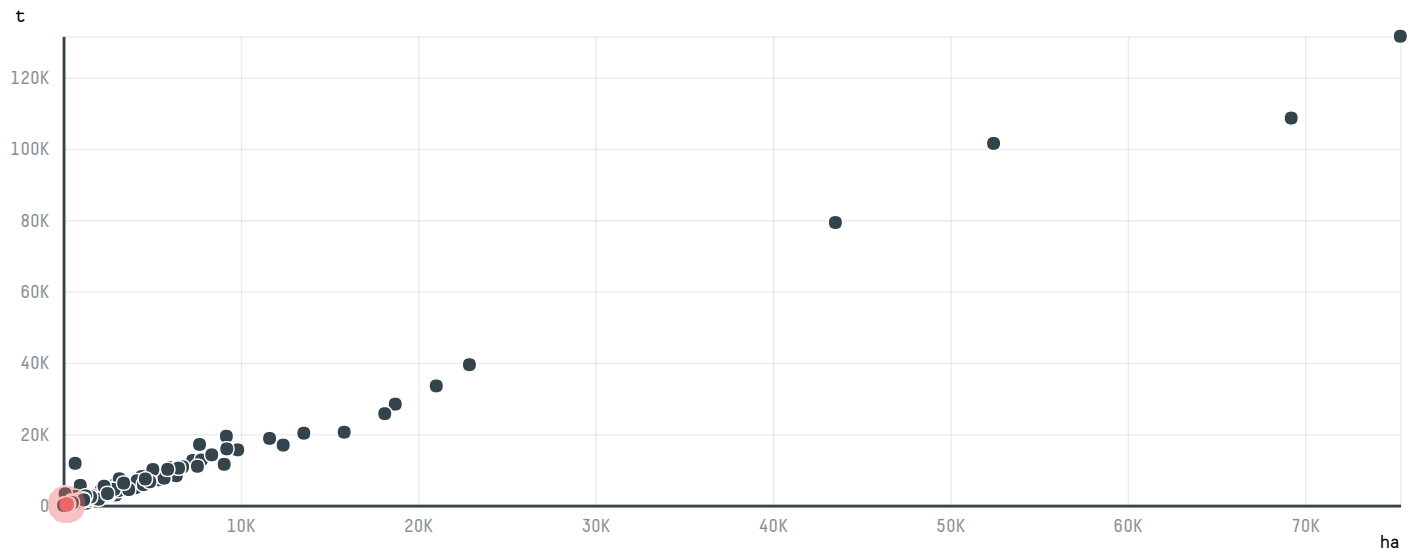

COMPARING COMPANIES IMPORTING COFFEE FROM BRAZIL IN 2017

Trase is a partnership between

In collaboration with

and many other organizations and individuals.

Donors

[Terms of Use](#) · [Privacy policy](#) · [Cookie policy](#) · [Contact us](#)