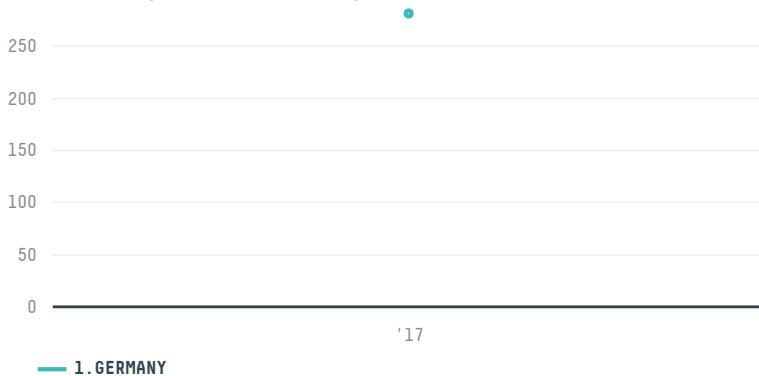

TOP DESTINATION COUNTRIES OF COFFEE IMPORTED BY CFSIT INC (EXP 0857 16C):