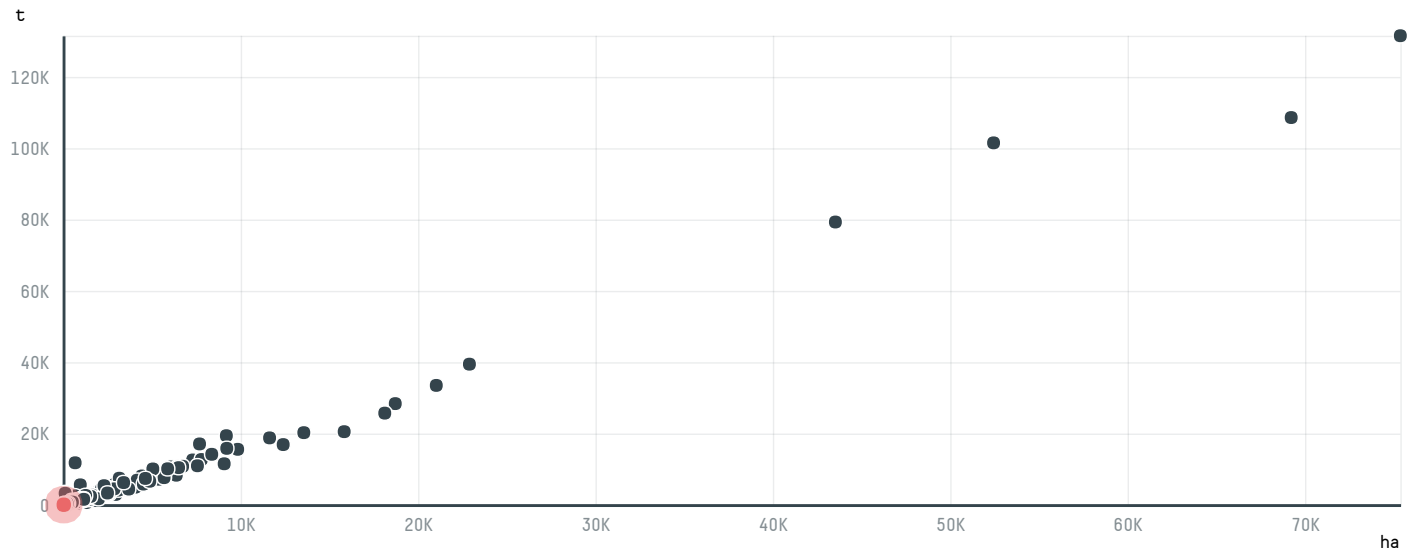

COMPARING COMPANIES IMPORTING COFFEE FROM BRAZIL IN 2017

Trase is a partnership between

In collaboration with

and many other organizations and individuals.

Donors

[Terms of Use](#) · [Privacy policy](#) · [Cookie policy](#) · [Contact us](#)