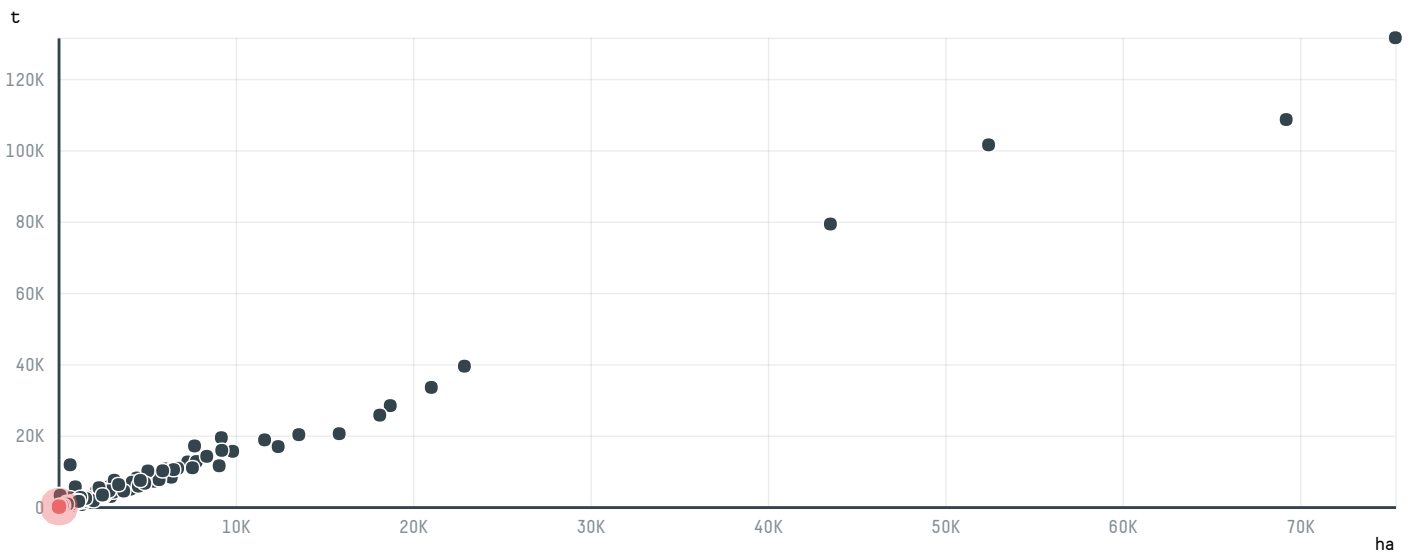

trase

BERNHARD ROTHFOS GMBH (EXP-0816/16A)

ACTIVITY COMMODITY COUNTRY YEAR
Importer **Coffee** **Brazil** **2017**

BERNHARD ROTHFOS GMBH (EXP-0816/16A) was the 828th largest importer of coffee from BRAZIL in 2017, accounting for 65 tons. As an importer, BERNHARD ROTHFOS GMBH (EXP-0816/16A) sources from 72 municipalities, or 11% of the coffee production municipalities. The main destination of the coffee imported by BERNHARD ROTHFOS GMBH (EXP-0816/16A) is GERMANY, accounting for 100% of the total.

TOP DESTINATION COUNTRIES OF COFFEE IMPORTED BY BERNHARD ROTHFOS GMBH (EXP-0816/16A):

COMPARING COMPANIES IMPORTING COFFEE FROM BRAZIL IN 2017

Trase is a partnership between

In collaboration with

and many other organizations and individuals.