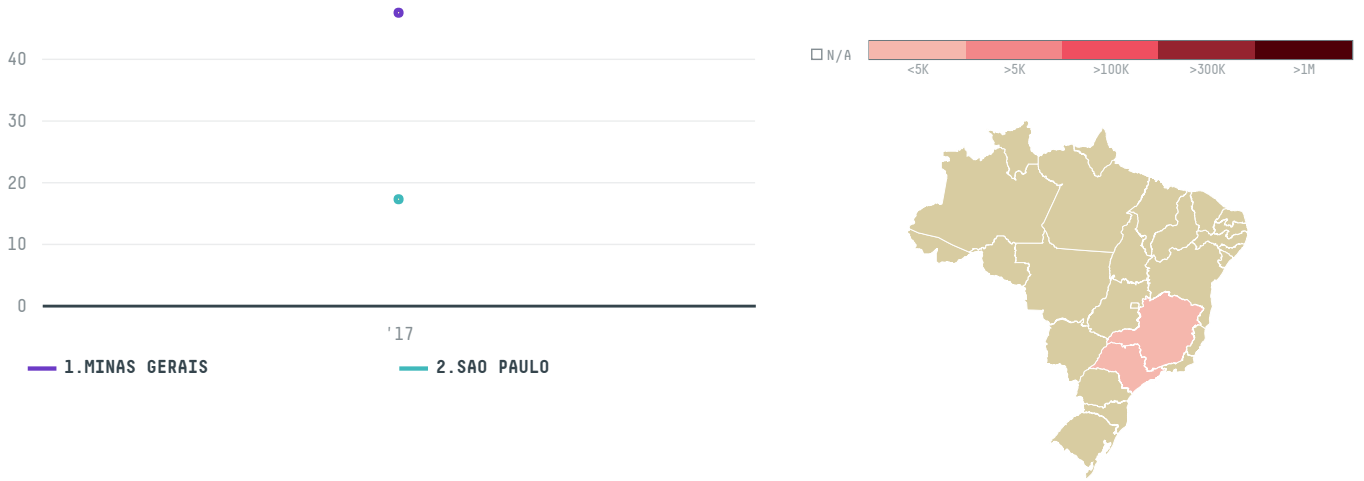

trase

BERNHARD ROTHFOS GMBH (EXP-0816/16A)

ACTIVITY COMMODITY COUNTRY YEAR
Importer **Coffee** **Brazil** **2017**

BERNHARD ROTHFOS GMBH (EXP-0816/16A) was the 828th largest importer of coffee from BRAZIL in 2017, accounting for 65 tons. As an importer, BERNHARD ROTHFOS GMBH (EXP-0816/16A) sources from 72 municipalities, or 11% of the coffee production municipalities. The main destination of the coffee imported by BERNHARD ROTHFOS GMBH (EXP-0816/16A) is GERMANY, accounting for 100% of the total.

TOP DESTINATION COUNTRIES OF COFFEE IMPORTED BY BERNHARD ROTHFOS GMBH (EXP-0816/16A):

COMPARING COMPANIES IMPORTING COFFEE FROM BRAZIL IN 2017

Trase is a partnership between

In collaboration with

and many other organizations and individuals.