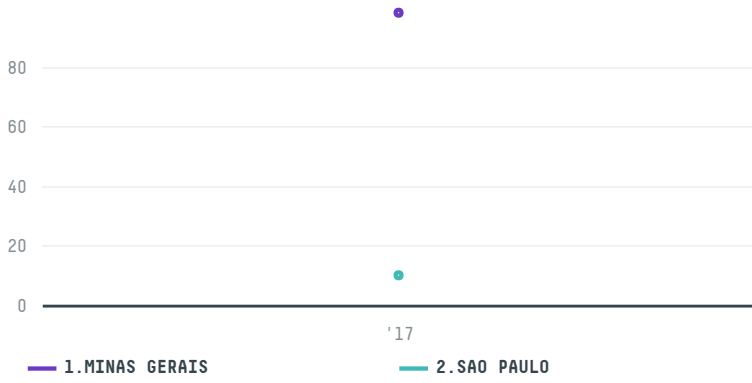

trase

BERNHARD ROTHFOS GMBH (EXP-0815/16)

ACTIVITY	COMMODITY	COUNTRY	YEAR
Importer	Coffee	Brazil	2017

BERNHARD ROTHFOS GMBH (EXP-0815/16) was the 675th largest importer of coffee from BRAZIL in 2017, accounting for 108 tons. As an importer, BERNHARD ROTHFOS GMBH (EXP-0815/16) sources from 72 municipalities, or 11% of the coffee production municipalities. The main destination of the coffee imported by BERNHARD ROTHFOS GMBH (EXP-0815/16) is GERMANY, accounting for 100% of the total.

TOP DESTINATION COUNTRIES OF COFFEE IMPORTED BY BERNHARD ROTHFOS GMBH (EXP-0815/16):

COMPARING COMPANIES IMPORTING COFFEE FROM BRAZIL IN 2017

Trase is a partnership between

In collaboration with

and many other organizations and individuals.