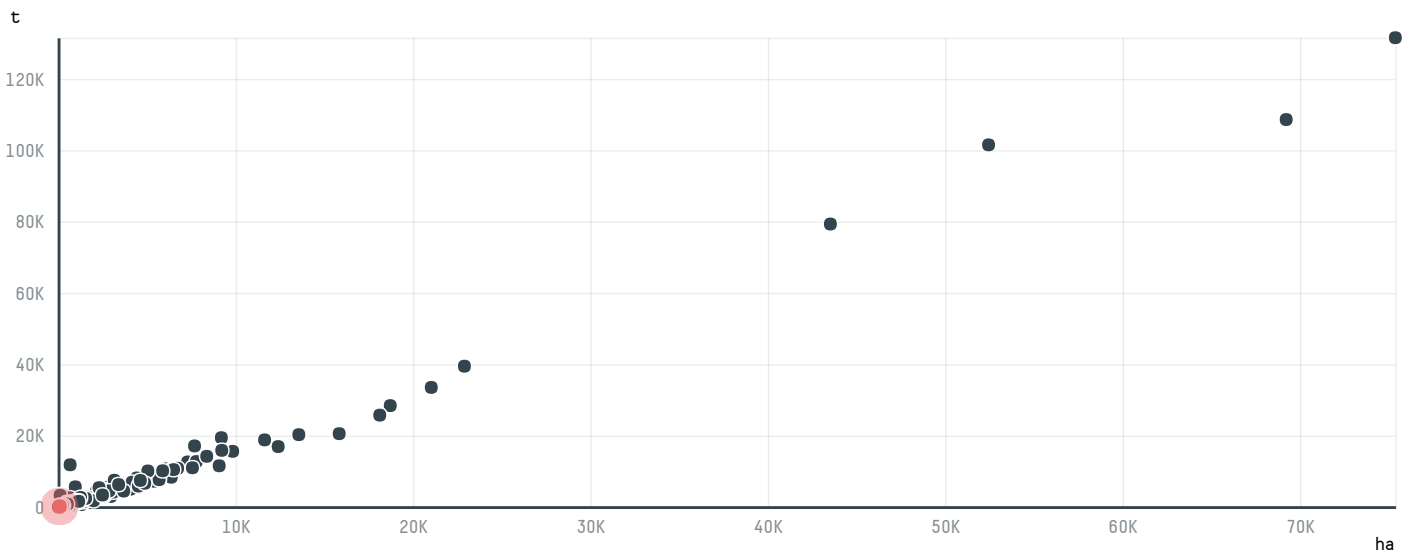

trase

BERNHARD ROTHFOS GMBH (EXP-0815/16)

ACTIVITY	COMMODITY	COUNTRY	YEAR
Importer	Coffee	Brazil	2017

BERNHARD ROTHFOS GMBH (EXP-0815/16) was the 675th largest importer of coffee from BRAZIL in 2017, accounting for 108 tons. As an importer, BERNHARD ROTHFOS GMBH (EXP-0815/16) sources from 72 municipalities, or 11% of the coffee production municipalities. The main destination of the coffee imported by BERNHARD ROTHFOS GMBH (EXP-0815/16) is GERMANY, accounting for 100% of the total.

TOP DESTINATION COUNTRIES OF COFFEE IMPORTED BY BERNHARD ROTHFOS GMBH (EXP-0815/16):

COMPARING COMPANIES IMPORTING COFFEE FROM BRAZIL IN 2017

Trase is a partnership between

In collaboration with

and many other organizations and individuals.