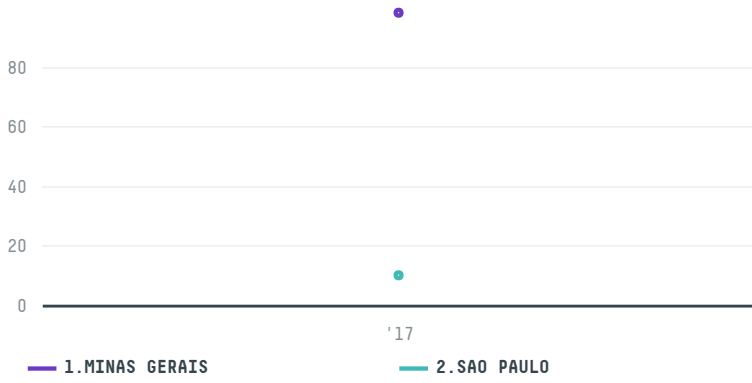

COMPARING COMPANIES IMPORTING COFFEE FROM BRAZIL IN 2017

Trase is a partnership between

In collaboration with

and many other organizations and individuals.

Donors

[Terms of Use](#) · [Privacy policy](#) · [Cookie policy](#) · [Contact us](#)

This website uses cookies to provide you with an improved user experience. By continuing to browse this site, you consent to the use of cookies and similar technologies. Please visit our [privacy policy](#) for further details.

I AGREE