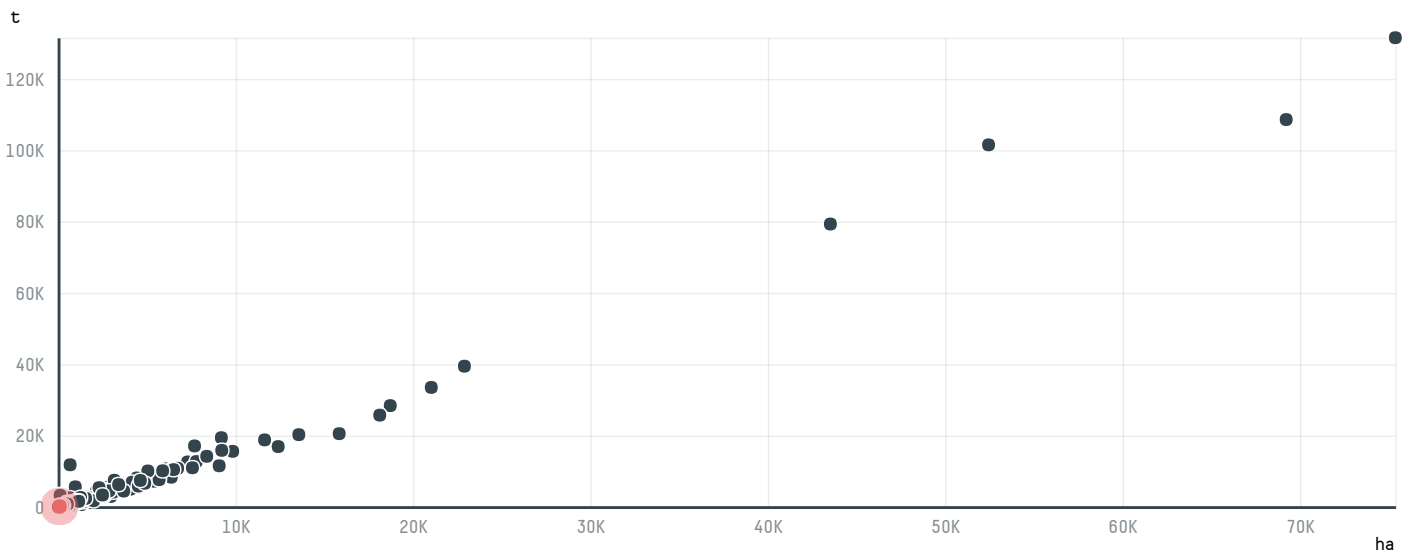

trase

BERNHARD ROTHFOS GMBH (EXP-0809/16)

ACTIVITY	COMMODITY	COUNTRY	YEAR
Importer	Coffee	Brazil	2017

BERNHARD ROTHFOS GMBH (EXP-0809/16) was the 683rd largest importer of coffee from BRAZIL in 2017, accounting for 108 tons. As an importer, BERNHARD ROTHFOS GMBH (EXP-0809/16) sources from 72 municipalities, or 11% of the coffee production municipalities. The main destination of the coffee imported by BERNHARD ROTHFOS GMBH (EXP-0809/16) is GERMANY, accounting for 100% of the total.

TOP DESTINATION COUNTRIES OF COFFEE IMPORTED BY BERNHARD ROTHFOS GMBH (EXP-0809/16):

COMPARING COMPANIES IMPORTING COFFEE FROM BRAZIL IN 2017

Trase is a partnership between

In collaboration with

and many other organizations and individuals.